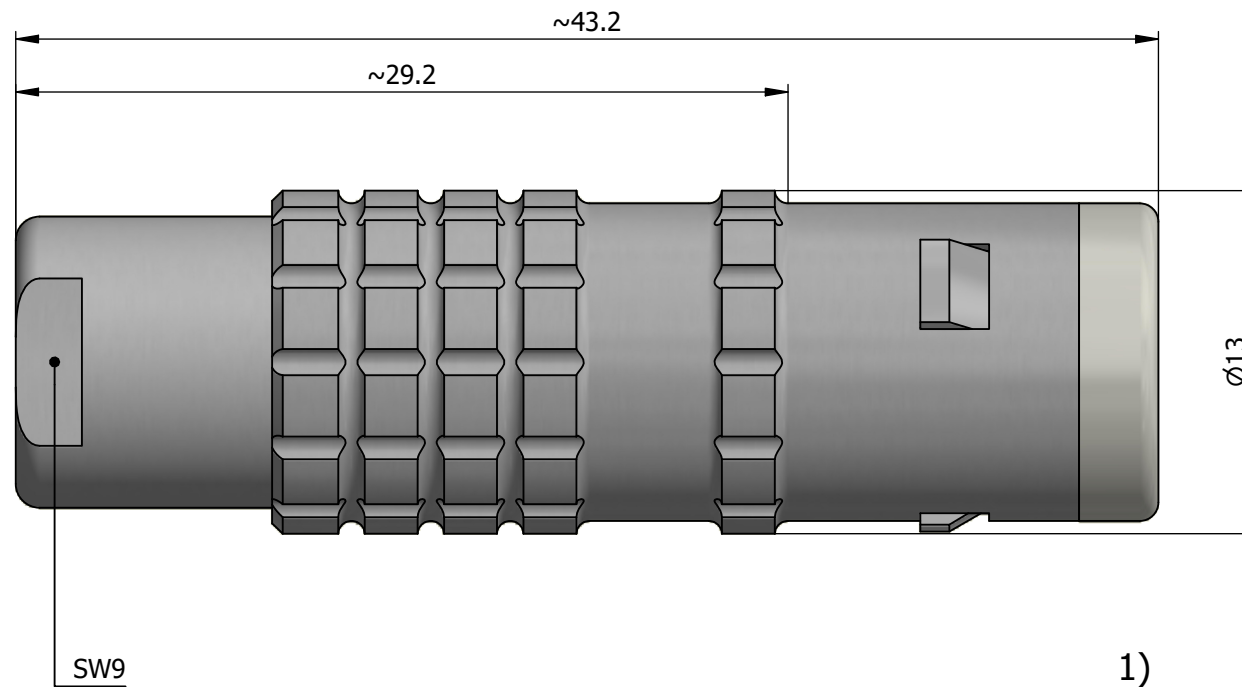

All dimensions are in millimeters (mm)

Alignment Key
Front View

Insert Configuration
Rear View

Note:

1) This picture is generic and for illustrative purposes only, and may show different keying, materials, colour, finish, and contact configuration. Minor shape or feature variations to actual item may be present.

All additional information are documented on the datasheet (See below link or QR Code)
www.lemo.com/pdf/FFA.1E.275.CTAC30.pdf

Model	Series	Insert Config.	Housing	Insulator	Contact	Collet Type	Cable Ø	Variant
FFA	1E	275				CTAC	30	