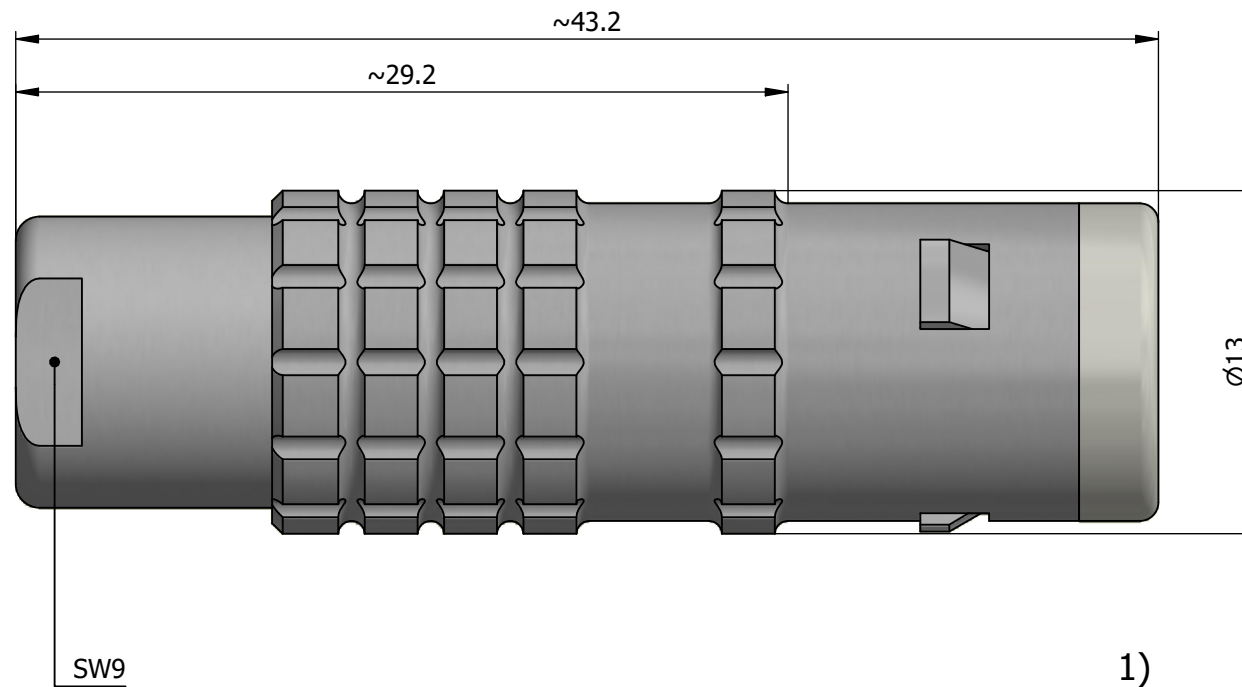

All dimensions are in millimeters (mm)

Alignment Key
Front View

Insert Configuration
Rear View

Note:

1) This picture is generic and for illustrative purposes only, and may show different keying, materials, colour, finish, and contact configuration. Minor shape or feature variations to actual item may be present.

All additional information are documented on the datasheet (See below link or QR Code)
www.lemo.com/pdf/FFA.1E.275.CTAC40.pdf

Model	Series	Insert Config.	Housing	Insulator	Contact	Collet Type	Cable Ø	Variant
FFA	1E	275				CTAC	40	