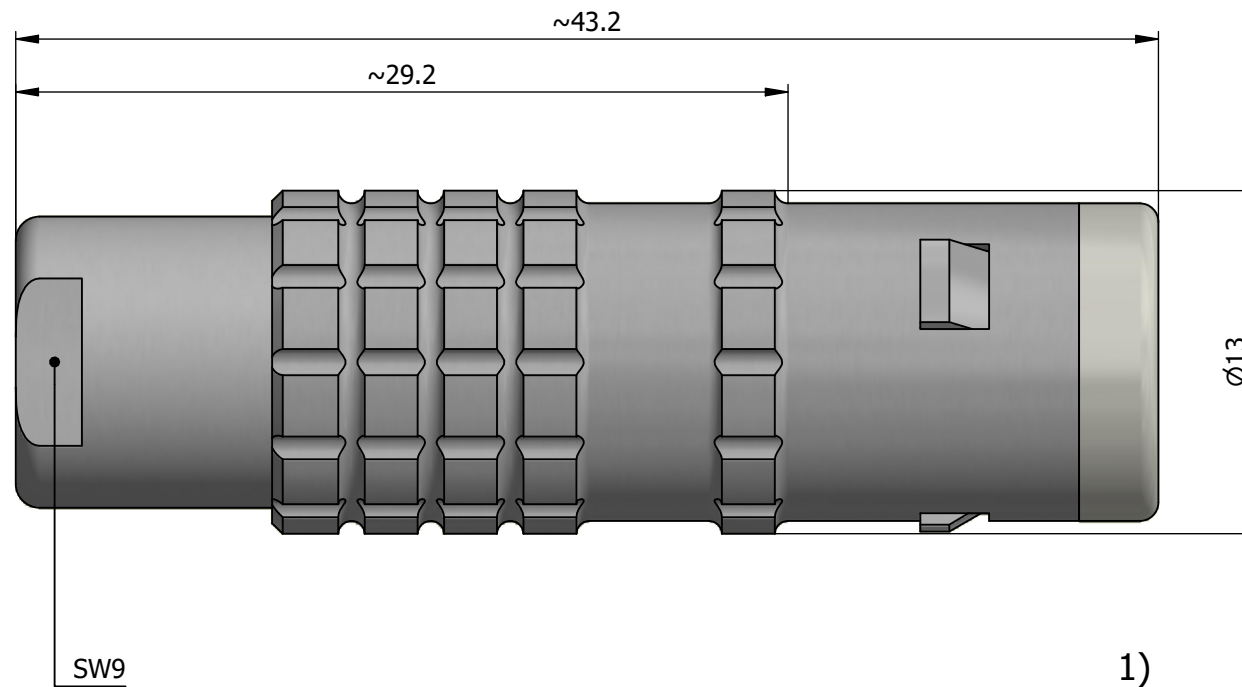

All dimensions are in millimeters (mm)

Alignment Key
Front View

Insert Configuration
Rear View

Note:

1) This picture is generic and for illustrative purposes only, and may show different keying, materials, colour, finish, and contact configuration. Minor shape or feature variations to actual item may be present.

All additional information are documented on the datasheet (See below link or QR Code)
www.lemo.com/pdf/FFA.1E.275.CTAC45.pdf

Model	Series	Insert Config.	Housing	Insulator	Contact	Collet Type	Cable Ø	Variant
FFA	1E	275				CTAC	45	