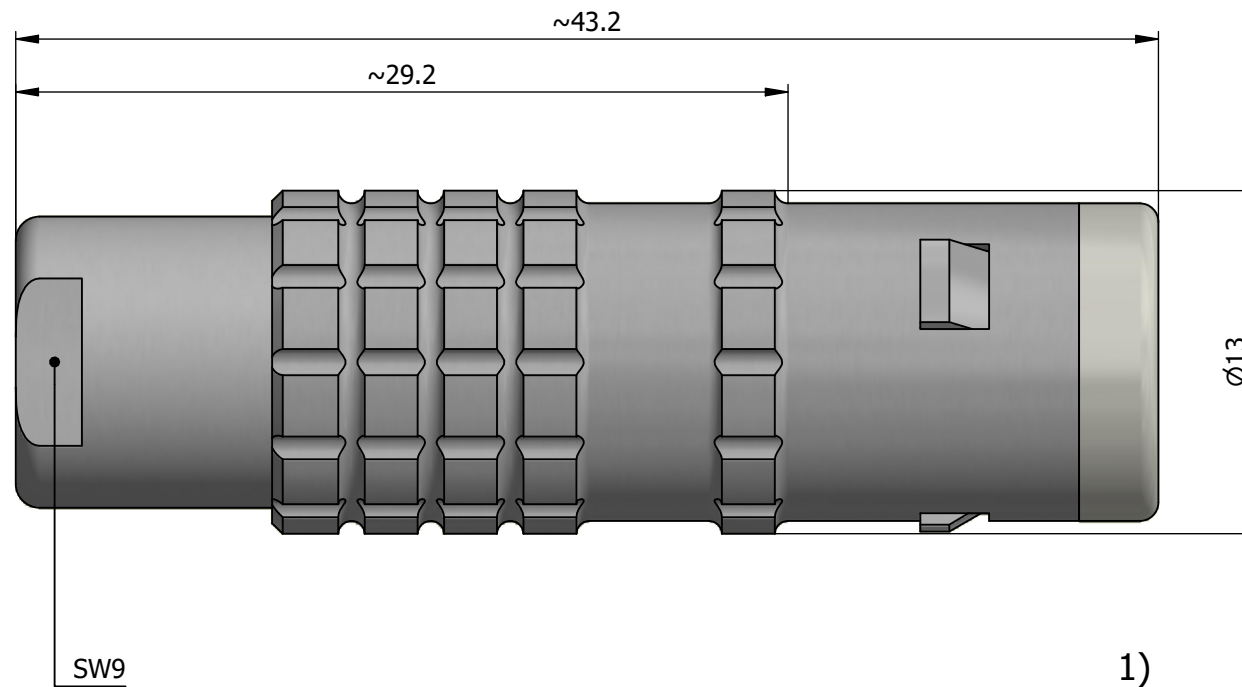

All dimensions are in millimeters (mm)

Alignment Key
Front View

Insert Configuration
Rear View

Note:

1) This picture is generic and for illustrative purposes only, and may show different keying, materials, colour, finish, and contact configuration. Minor shape or feature variations to actual item may be present.

All additional information are documented on the datasheet (See below link or QR Code)
www.lemo.com/pdf/FFA.1E.275.CTAC50.pdf

Model	Series	Insert Config.	Housing	Insulator	Contact	Collet Type	Cable Ø	Variant
FFA	1E	275				CTAC	50	