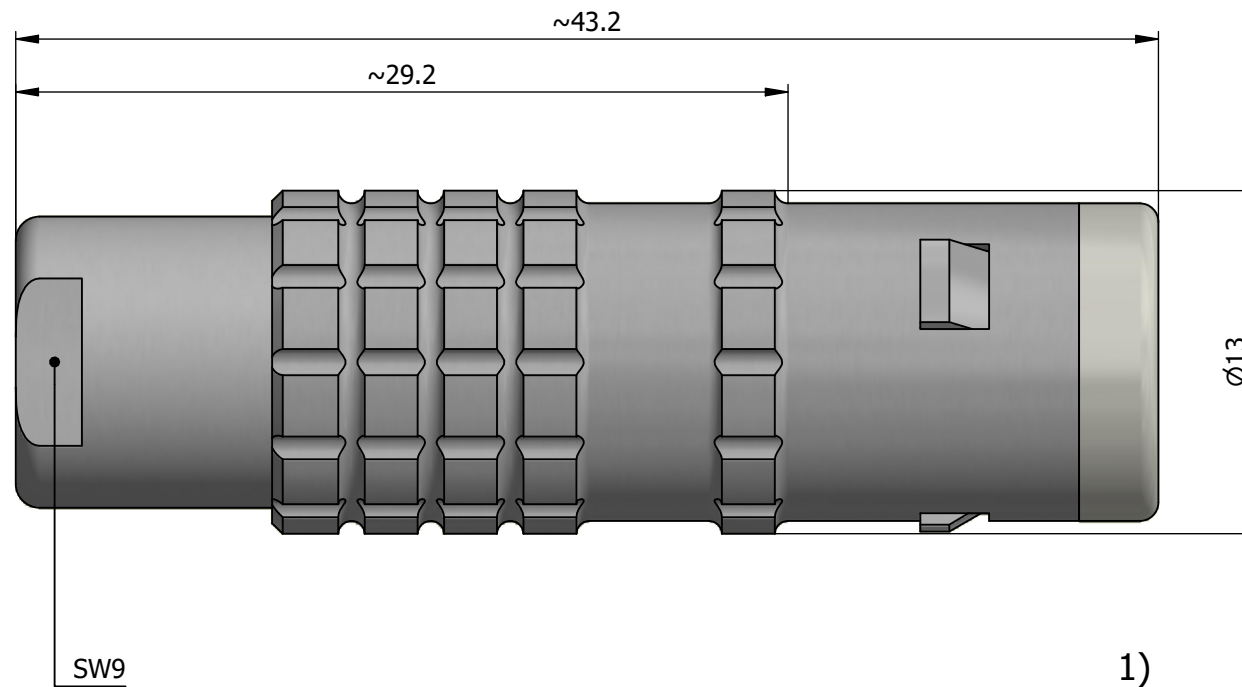

All dimensions are in millimeters (mm)

Alignment Key
Front View

Insert Configuration
Rear View

Note:

1) This picture is generic and for illustrative purposes only, and may show different keying, materials, colour, finish, and contact configuration. Minor shape or feature variations to actual item may be present.

All additional information are documented on the datasheet (See below link or QR Code)
www.lemo.com/pdf/FFA.1E.275.CTAC65.pdf

Model	Series	Insert Config.	Housing	Insulator	Contact	Collet Type	Cable Ø	Variant
FFA	1E	275	CTAC	65				