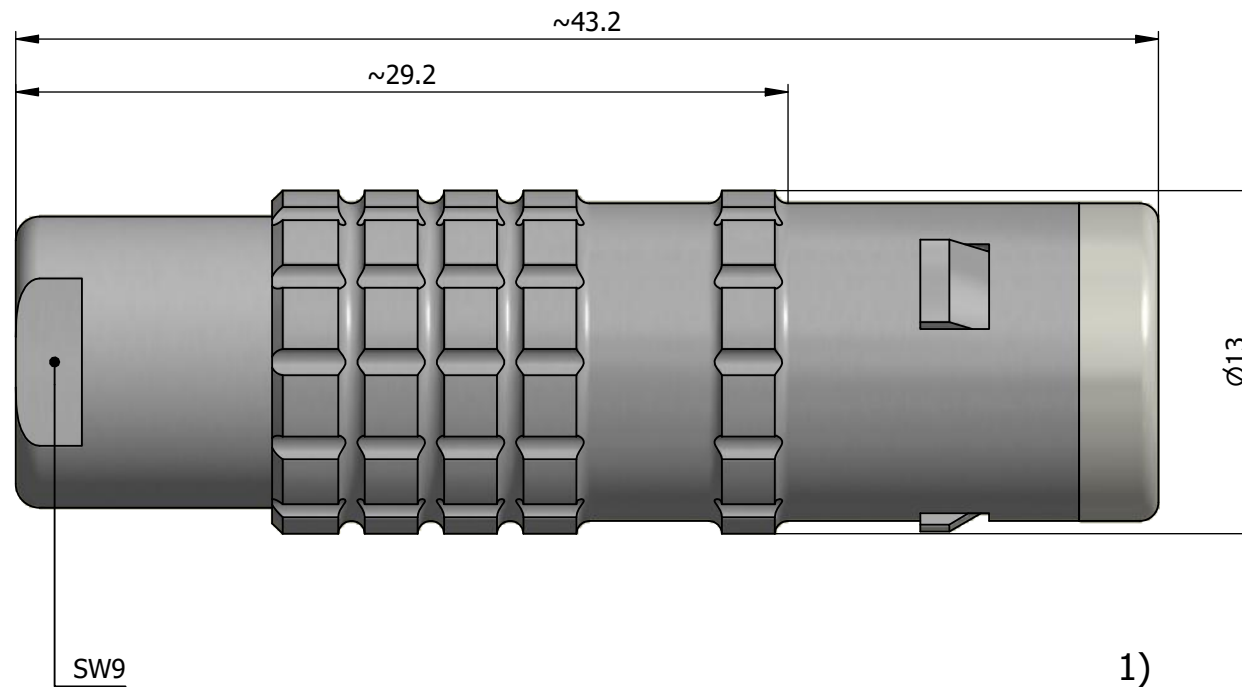

All dimensions are in millimeters (mm)

Alignment Key
Front View

Insert Configuration
Rear View

Note:

1) This picture is generic and for illustrative purposes only, and may show different keying, materials, colour, finish, and contact configuration. Minor shape or feature variations to actual item may be present.

All additional information are documented on the datasheet (See below link or QR Code)
www.lemo.com/pdf/FFA.1E.305.CLAC45.pdf

Model	Series	Insert Config.	Housing	Insulator	Contact	Collet Type	Cable Ø	Variant
FFA	1E	305				CLAC	45	

<p>Datasheet</p>	<p>Straight plug, cable collet</p> <p>Series 1E</p>		<p>Drawn</p> <p>17.08.2022</p> <p>MARI / MARI</p>
	<p>LEMO SA Chemin des Champs-Courbes 28 1024 Ecublens - SWITZERLAND</p>		<p>Checked</p> <p>17.08.2022</p> <p>OBAR</p>
	<p>Tel. (+41) 21 695 16 00 email : info@lemo.com www.lemo.com</p>		<p>Modified</p> <p>00</p> <p>17.08.2022 / MARI</p>
	<p>CD</p>		<p>DO NOT SCALE DRAWING</p>