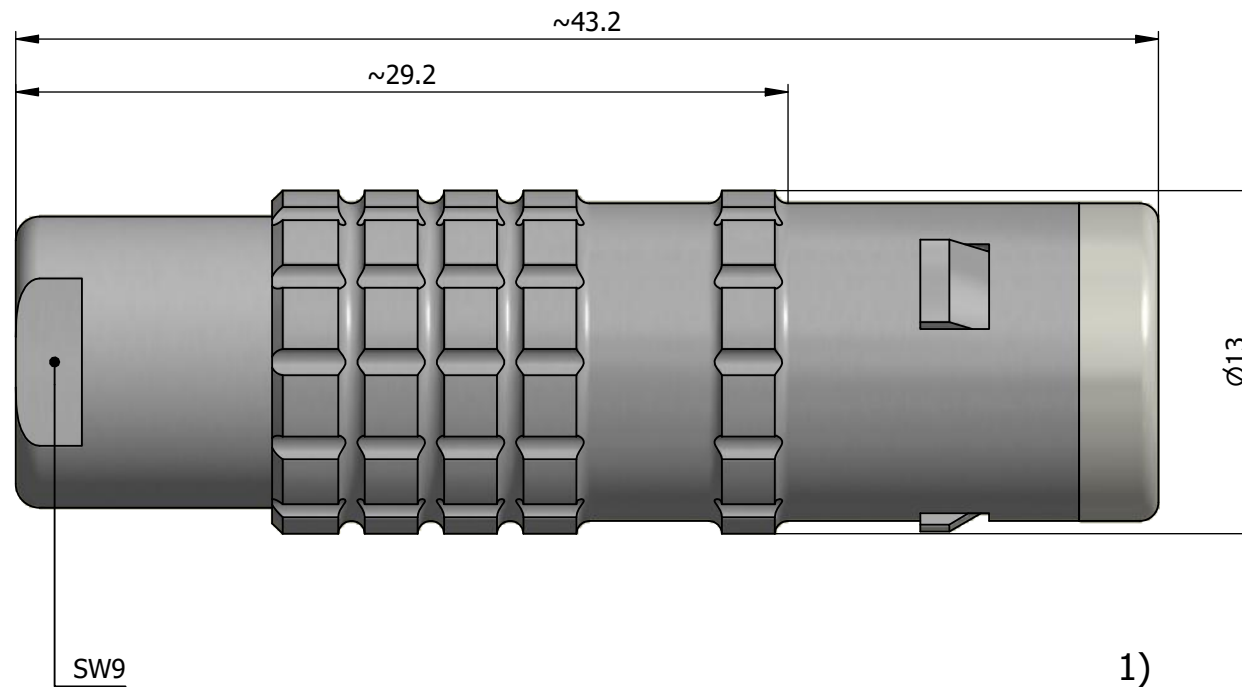

All dimensions are in millimeters (mm)

Alignment Key  
Front View

Insert Configuration  
Rear View

**Note:**

1) This picture is generic and for illustrative purposes only, and may show different keying, materials, colour, finish, and contact configuration. Minor shape or feature variations to actual item may be present.

All additional information are documented on the datasheet (See below link or QR Code)  
[www.lemo.com/pdf/FFA.1E.305.CLAC50.pdf](http://www.lemo.com/pdf/FFA.1E.305.CLAC50.pdf)

Model	Series	Insert Config.	Housing	Insulator	Contact	Collet Type	Cable Ø	Variant
FFA	1E	305				CLAC	50	