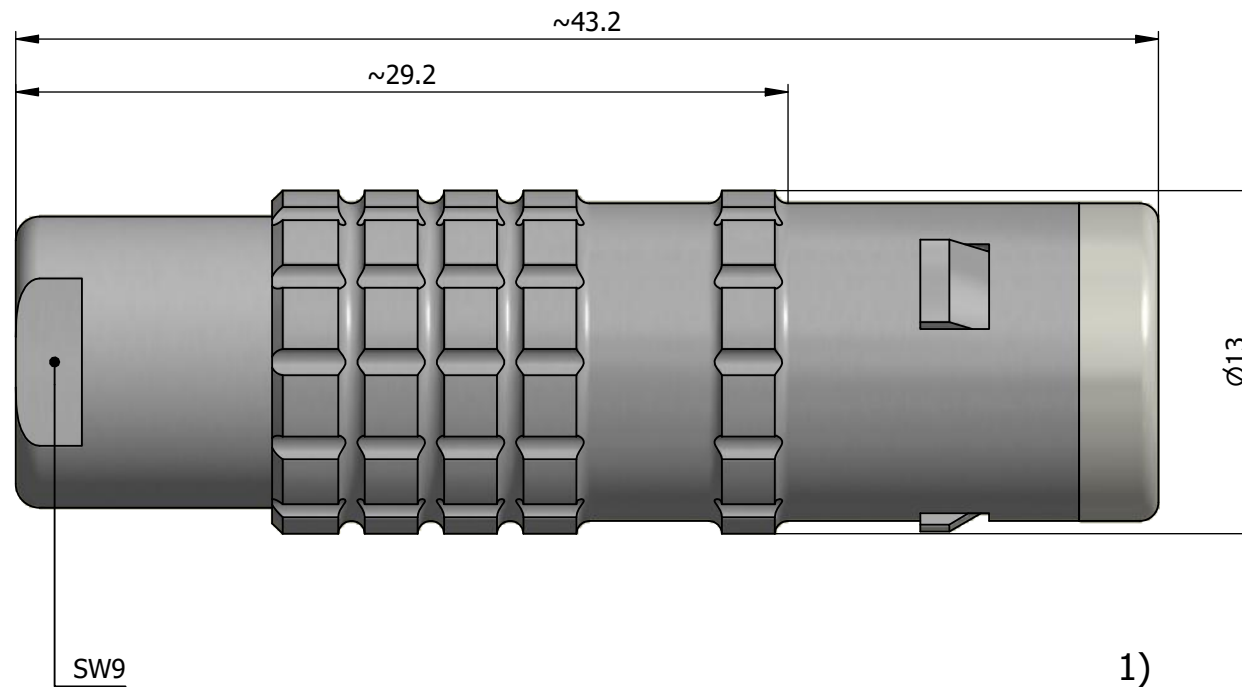

All dimensions are in millimeters (mm)

Alignment Key
Front View

Insert Configuration
Rear View

Note:

1) This picture is generic and for illustrative purposes only, and may show different keying, materials, colour, finish, and contact configuration. Minor shape or feature variations to actual item may be present.

All additional information are documented on the datasheet (See below link or QR Code)
www.lemo.com/pdf/FFA.1E.305.CLAC60.pdf

Model	Series	Insert Config.	Housing	Insulator	Contact	Collet Type	Cable Ø	Variant
FFA	1E	305						CLAC60

<p>Datasheet</p>	<p>Straight plug, cable collet</p> <p>Series 1E</p>		<p>Drawn</p> <p>17.08.2022</p> <p>MARI / MARI</p>
	<p>LEMO SA Chemin des Champs-Courbes 28 1024 Ecublens - SWITZERLAND</p>		<p>Checked</p> <p>17.08.2022</p> <p>OBAR</p>
	<p>Tel. (+41) 21 695 16 00 email : info@lemo.com www.lemo.com</p>		<p>Modified</p> <p>00</p> <p>17.08.2022 / MARI</p>
	<p>CD</p>		<p>DO NOT SCALE DRAWING</p>