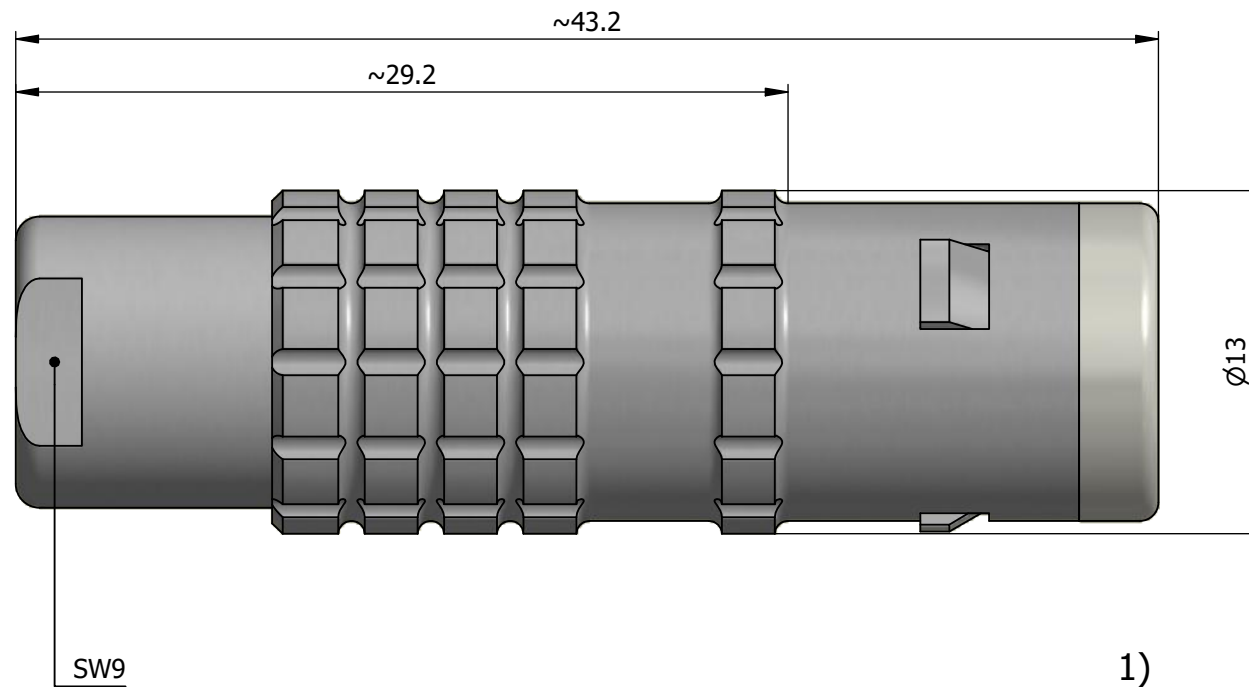

All dimensions are in millimeters (mm)

Alignment Key
Front View

Insert Configuration
Rear View

Note:

1) This picture is generic and for illustrative purposes only, and may show different keying, materials, colour, finish, and contact configuration. Minor shape or feature variations to actual item may be present.

All additional information are documented on the datasheet (See below link or QR Code)
www.lemo.com/pdf/FFA.1E.305.CLAC65.pdf

Model	Series	Insert Config.	Housing	Insulator	Contact	Collet Type	Cable Ø	Variant
FFA	1E	305				CLAC	65	

<p>Datasheet</p>	<p>Straight plug, cable collet</p> <p>Series 1E</p>		<p>Drawn</p> <p>17.08.2022</p> <p>MARI / MARI</p>
	<p>LEMO SA Chemin des Champs-Courbes 28 1024 Ecublens - SWITZERLAND</p>		<p>Checked</p> <p>17.08.2022</p> <p>OBAR</p>
	<p>Tel. (+41) 21 695 16 00 email : info@lemo.com www.lemo.com</p>		<p>Modified</p> <p>00</p> <p>17.08.2022 / MARI</p>
	<p>CD</p>		<p>DO NOT SCALE DRAWING</p>