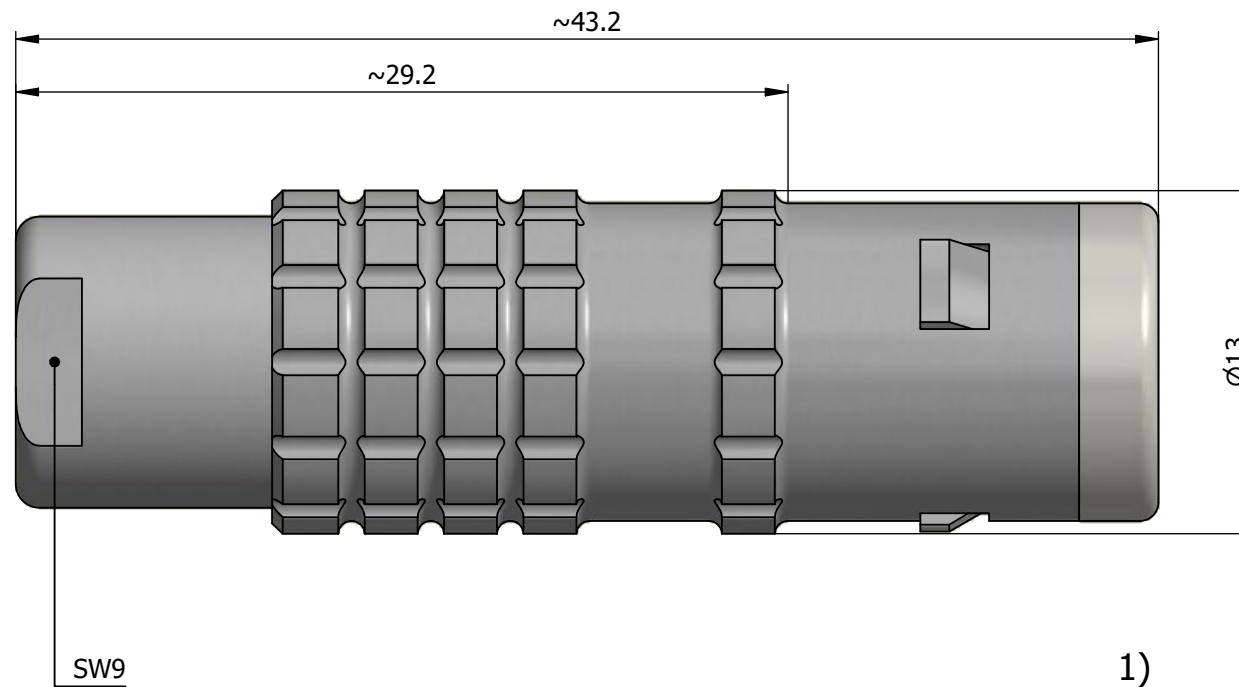

All dimensions are in millimeters (mm)

Alignment Key
Front View

Insert Configuration
Rear View

Note:

1) This picture is generic and for illustrative purposes only, and may show different keying, materials, colour, finish, and contact configuration. Minor shape or feature variations to actual item may be present.

All additional information are documented on the datasheet (See below link or QR Code)
www.lemo.com/pdf/FFA.1E.306.CLAC25.pdf

Model	Series	Insert Config.	Housing	Insulator	Contact	Collet Type	Cable Ø	Variant
FFA	1E	306				CLAC	25	

<p>Datasheet</p>	<p>Straight plug, cable collet</p> <p>Series 1E</p>		<p>Drawn</p> <p>17.08.2022</p> <p>MARI / MARI</p>
	<p>LEMO SA Chemin des Champs-Courbes 28 1024 Ecublens - SWITZERLAND</p>		<p>Checked</p> <p>17.08.2022</p> <p>OBAR</p>
	<p>Tel. (+41) 21 695 16 00 email : info@lemo.com www.lemo.com</p>		<p>Modified</p> <p>00</p> <p>17.08.2022 / MARI</p>
	<p>CD</p>		<p>DO NOT SCALE DRAWING</p>