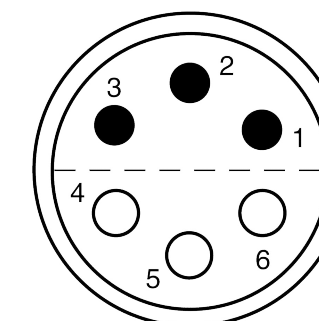

All dimensions are in millimeters (mm)

Alignment Key
Front View

Insert Configuration
Rear View

Note:

1) This picture is generic and for illustrative purposes only, and may show different keying, materials, colour, finish, and contact configuration. Minor shape or feature variations to actual item may be present.

All additional information are documented on the datasheet (See below link or QR Code)
www.lemo.com/pdf/FFA.1E.306.CLAC25.pdf

Model	Series	Insert Config.	Housing	Insulator	Contact	Collet Type	Cable Ø	Variant
FFA	1E	306				CLAC	25	