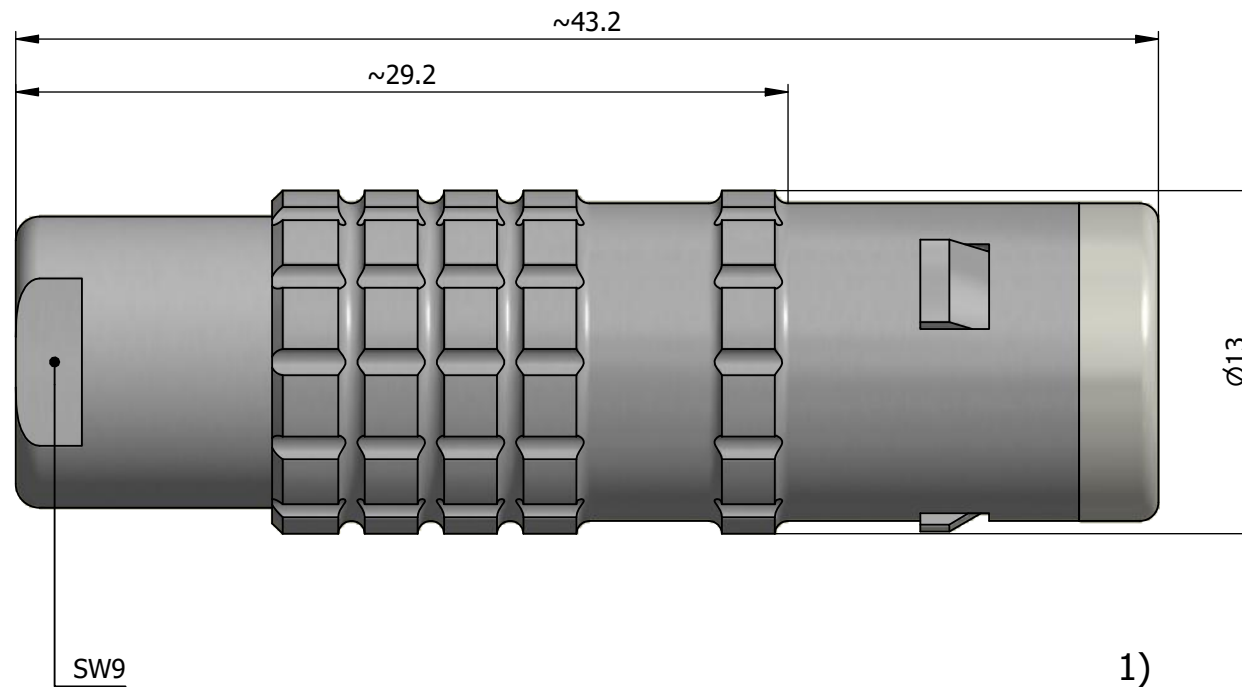

All dimensions are in millimeters (mm)

Alignment Key
Front View

Insert Configuration
Rear View

Note:

1) This picture is generic and for illustrative purposes only, and may show different keying, materials, colour, finish, and contact configuration. Minor shape or feature variations to actual item may be present.

All additional information are documented on the datasheet (See below link or QR Code)
www.lemo.com/pdf/FFA.1E.306.CLAC35.pdf

Model	Series	Insert Config.	Housing	Insulator	Contact	Collet Type	Cable Ø	Variant
FFA	1E	306				CLAC	35	