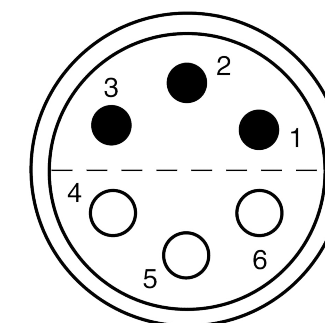

All dimensions are in millimeters (mm)

Alignment Key
Front View

Insert Configuration
Rear View

Note:

1) This picture is generic and for illustrative purposes only, and may show different keying, materials, colour, finish, and contact configuration. Minor shape or feature variations to actual item may be present.

All additional information are documented on the datasheet (See below link or QR Code)
www.lemo.com/pdf/FFA.1E.306.CLAC40.pdf

Model	Series	Insert Config.	Housing	Insulator	Contact	Collet Type	Cable Ø	Variant
FFA	1E	306				CLAC	40	