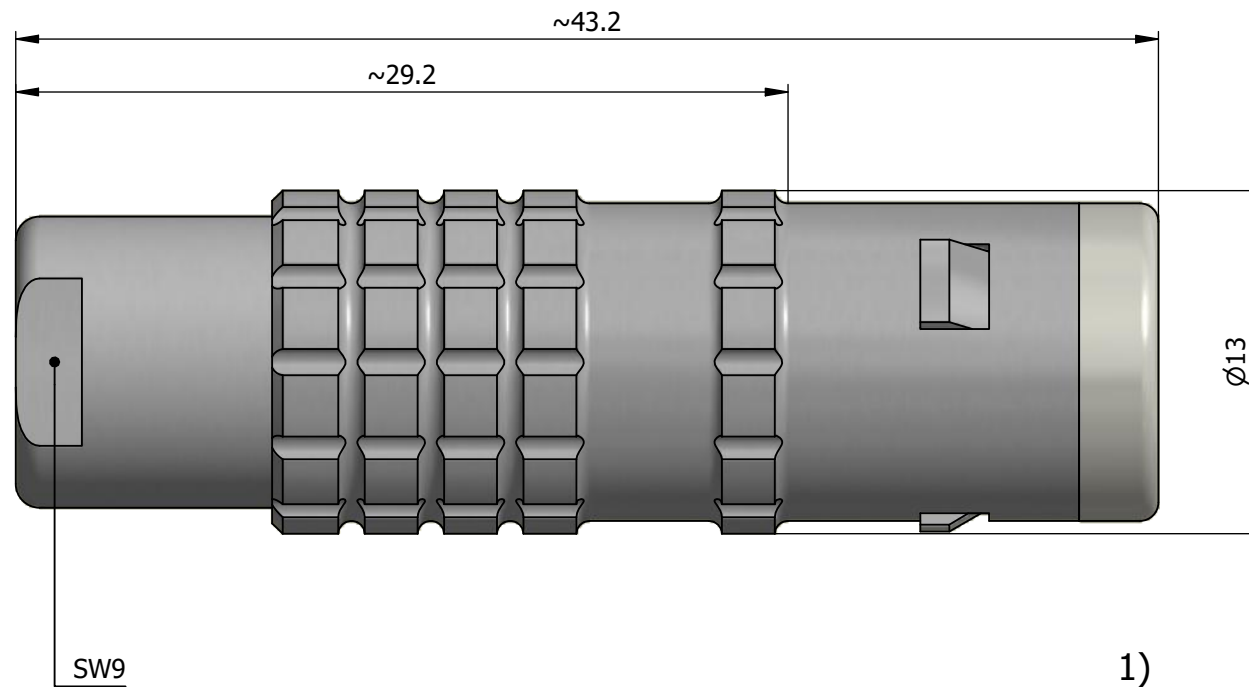

All dimensions are in millimeters (mm)

Alignment Key
Front View

Insert Configuration
Rear View

Note:

1) This picture is generic and for illustrative purposes only, and may show different keying, materials, colour, finish, and contact configuration. Minor shape or feature variations to actual item may be present.

All additional information are documented on the datasheet (See below link or QR Code)
www.lemo.com/pdf/FFA.1E.306.CLAC40.pdf

Model	Series	Insert Config.	Housing	Insulator	Contact	Collet Type	Cable Ø	Variant
FFA	1E	306				CLAC	40	