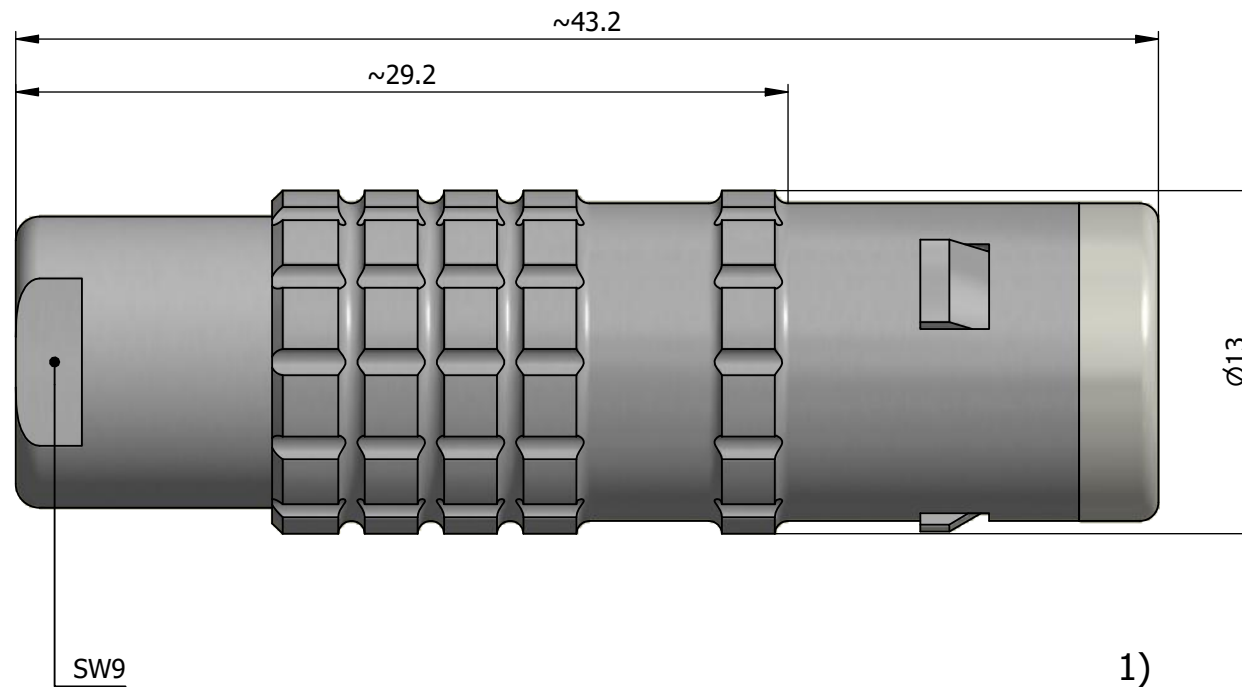

All dimensions are in millimeters (mm)

Alignment Key
Front View

Insert Configuration
Rear View

Note:

1) This picture is generic and for illustrative purposes only, and may show different keying, materials, colour, finish, and contact configuration. Minor shape or feature variations to actual item may be present.

All additional information are documented on the datasheet (See below link or QR Code)
www.lemo.com/pdf/FFA.1E.306.CLAC45.pdf

Model	Series	Insert Config.	Housing	Insulator	Contact	Collet Type	Cable Ø	Variant
FFA	1E	306				CLAC	45	