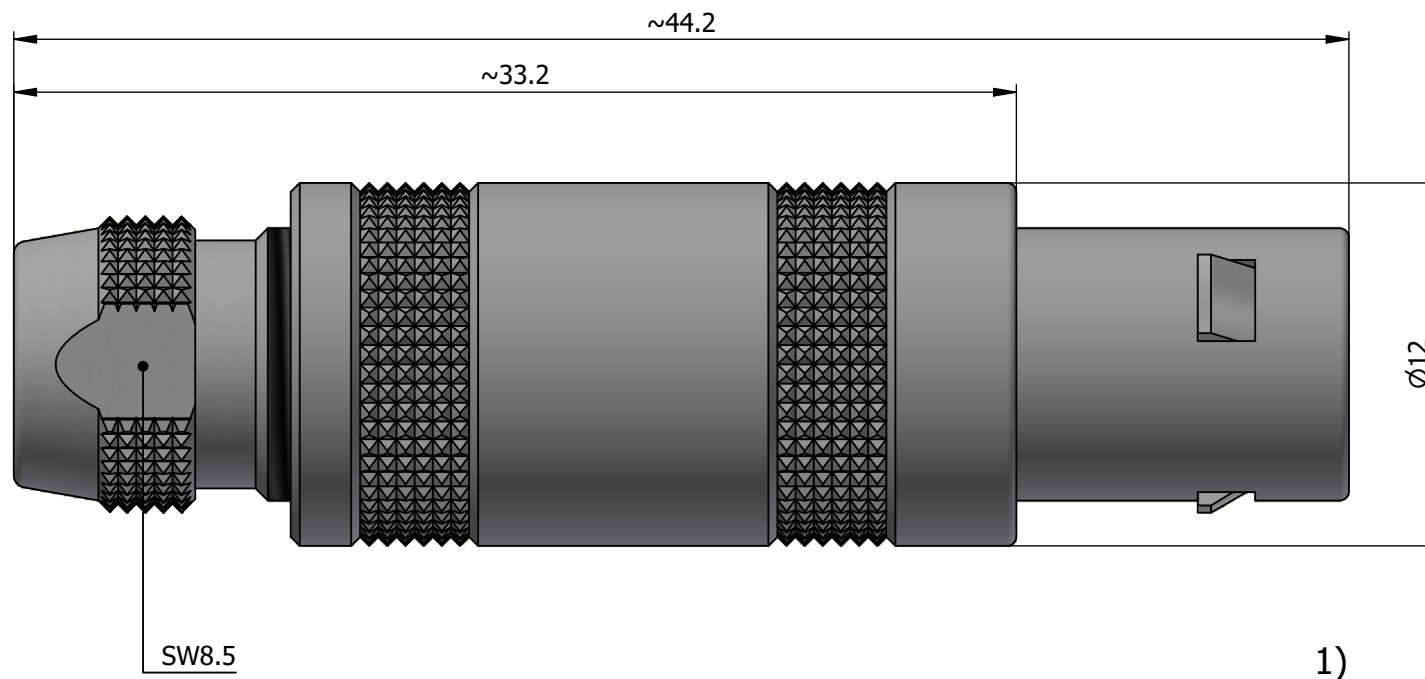

All dimensions are in millimeters (mm)

Alignment Key
Front View

Insert Configuration
Rear View

Note:

1) This picture is generic and for illustrative purposes only, and may show different keying, materials, colour, finish, and contact configuration. Minor shape or feature variations to actual item may be present.

All additional information are documented on the datasheet (See below link or QR Code)
www.lemo.com/pdf/FFA.1S.250.CLAC47.pdf

Model	Series	Insert Config.	Housing	Insulator	Contact	Collet Type	Cable Ø	Variant
FFA	1S	250						CLAC47