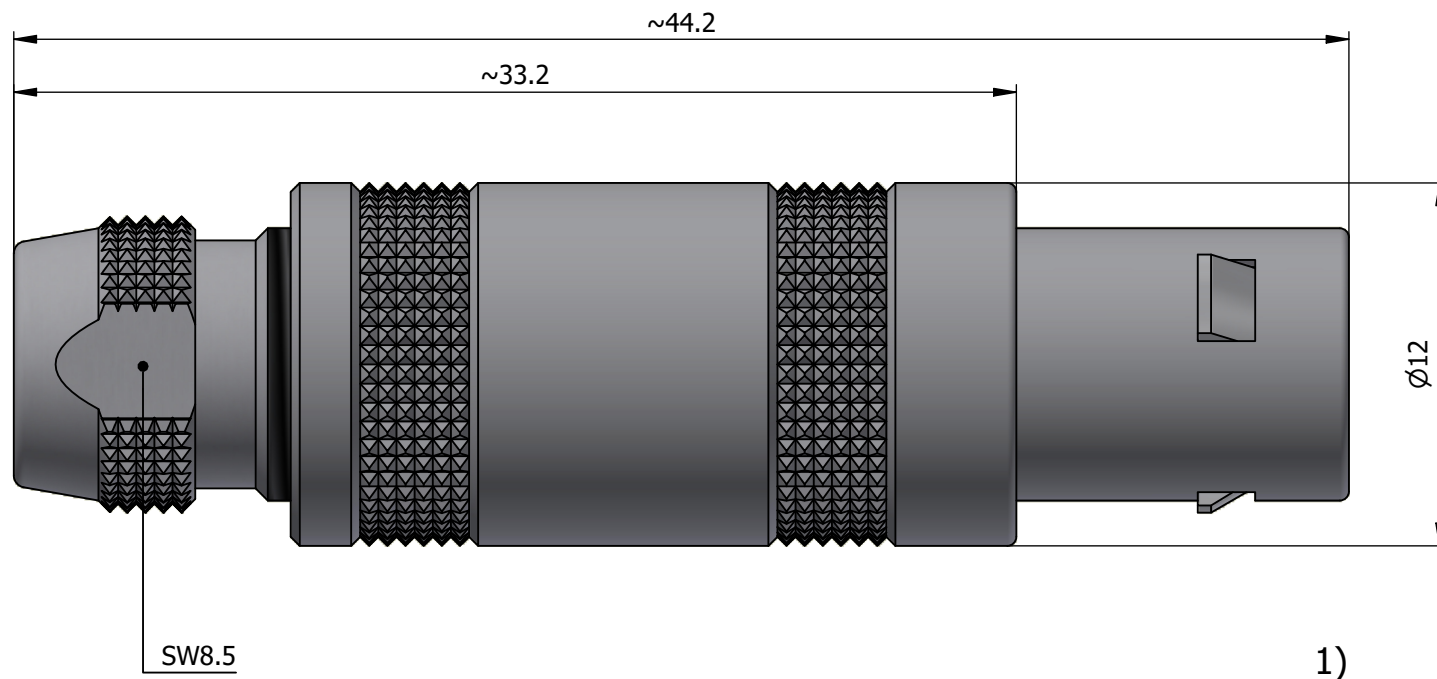

All dimensions are in millimeters (mm)

Alignment Key
Front View

Insert Configuration
Rear View

Note:

1) This picture is generic and for illustrative purposes only, and may show different keying, materials, colour, finish, and contact configuration. Minor shape or feature variations to actual item may be present.

All additional information are documented on the datasheet (See below link or QR Code)
www.lemo.com/pdf/FFA.1S.250.CLAC62.pdf

Model	Series	Insert Config.	Housing	Insulator	Contact	Collet Type	Cable Ø	Variant
FFA	1S	250	CLAC	62				