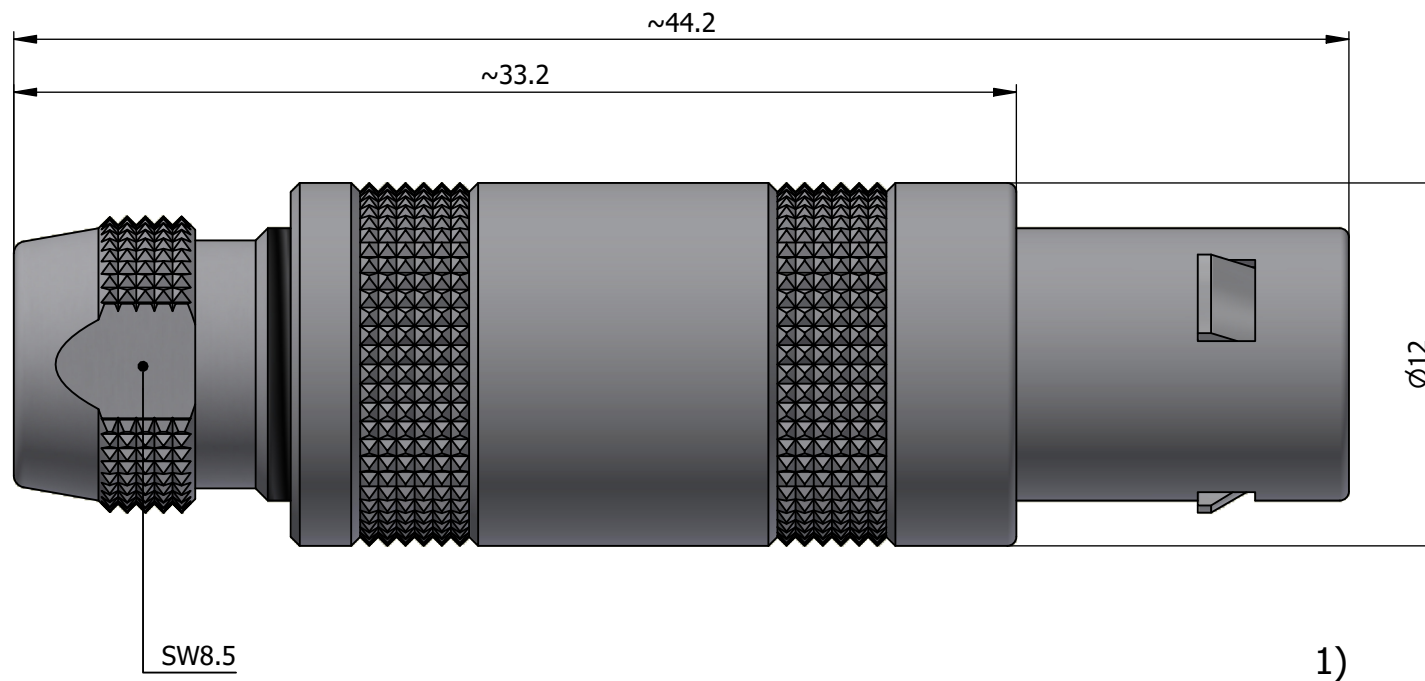

All dimensions are in millimeters (mm)

Alignment Key
Front View

Insert Configuration
Rear View

Note:

1) This picture is generic and for illustrative purposes only, and may show different keying, materials, colour, finish, and contact configuration. Minor shape or feature variations to actual item may be present.

All additional information are documented on the datasheet (See below link or QR Code)
www.lemo.com/pdf/FFA.1S.250.CTAC57.pdf

Model	Series	Insert Config.	Housing	Insulator	Contact	Collet Type	Cable Ø	Variant
FFA	1S	250						CTAC57