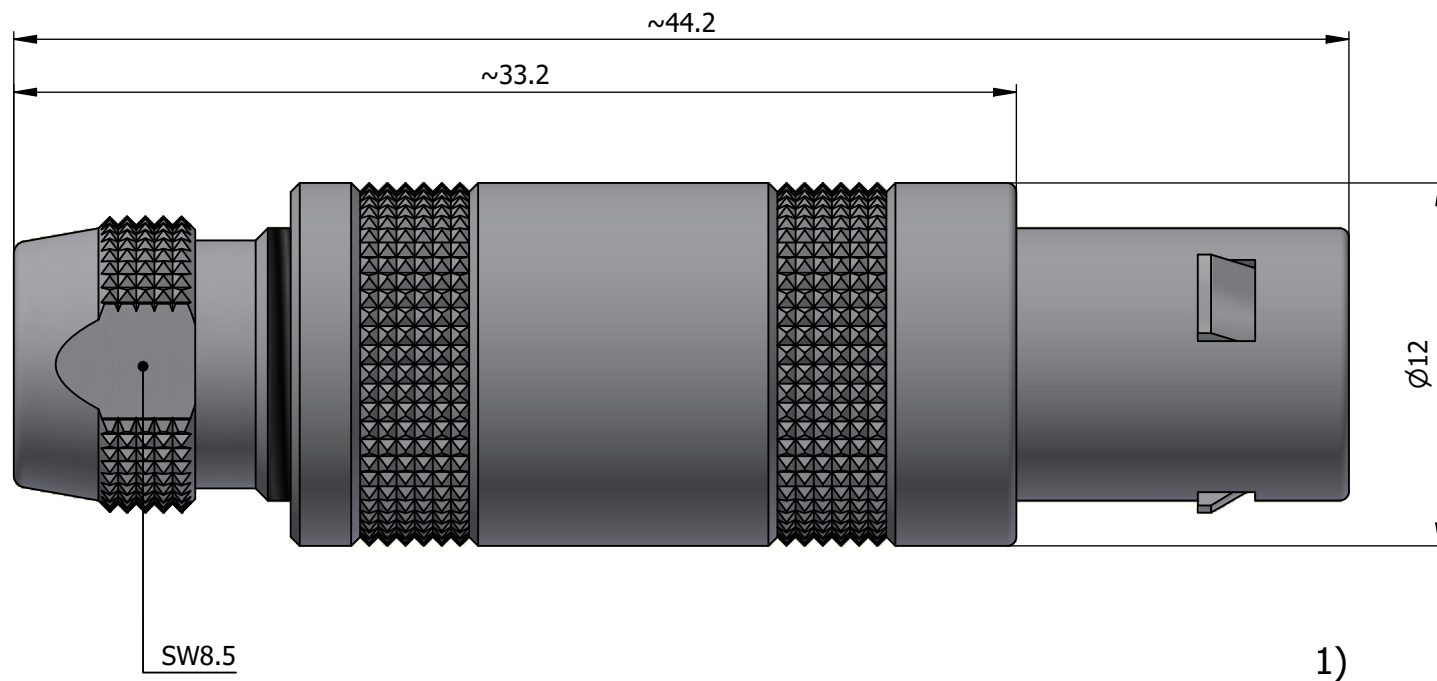

All dimensions are in millimeters (mm)

Alignment Key
Front View

Insert Configuration
Rear View

Note:

1) This picture is generic and for illustrative purposes only, and may show different keying, materials, colour, finish, and contact configuration. Minor shape or feature variations to actual item may be present.

All additional information are documented on the datasheet (See below link or QR Code)
www.lemo.com/pdf/FFA.1S.275.CLAC27.pdf

Model	Series	Insert Config.	Housing	Insulator	Contact	Collet Type	Cable Ø	Variant
FFA	1S	275	CLAC	27				