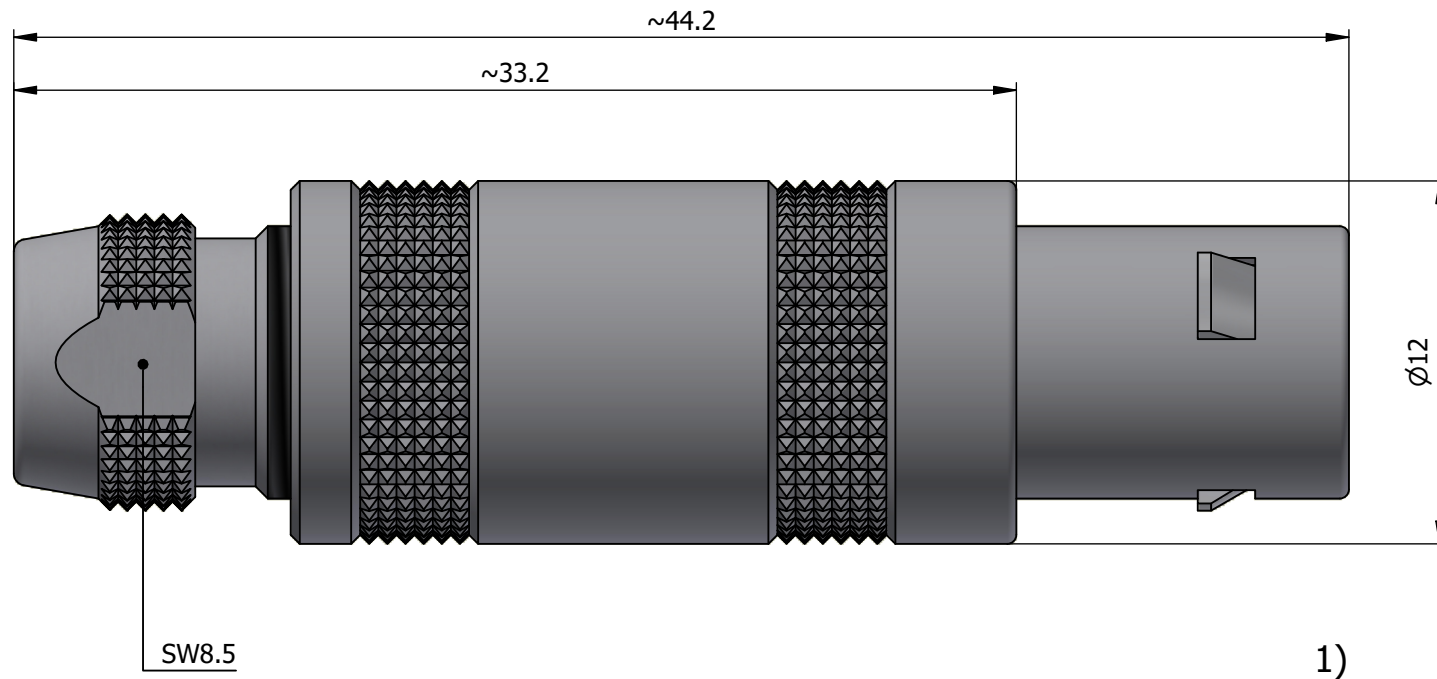

All dimensions are in millimeters (mm)

Alignment Key
Front View

Insert Configuration
Rear View

Note:

1) This picture is generic and for illustrative purposes only, and may show different keying, materials, colour, finish, and contact configuration. Minor shape or feature variations to actual item may be present.

All additional information are documented on the datasheet (See below link or QR Code)
www.lemo.com/pdf/FFA.1S.275.CLAC52.pdf

Model	Series	Insert Config.	Housing	Insulator	Contact	Collet Type	Cable Ø	Variant
FFA	1S	275	CLAC	52				