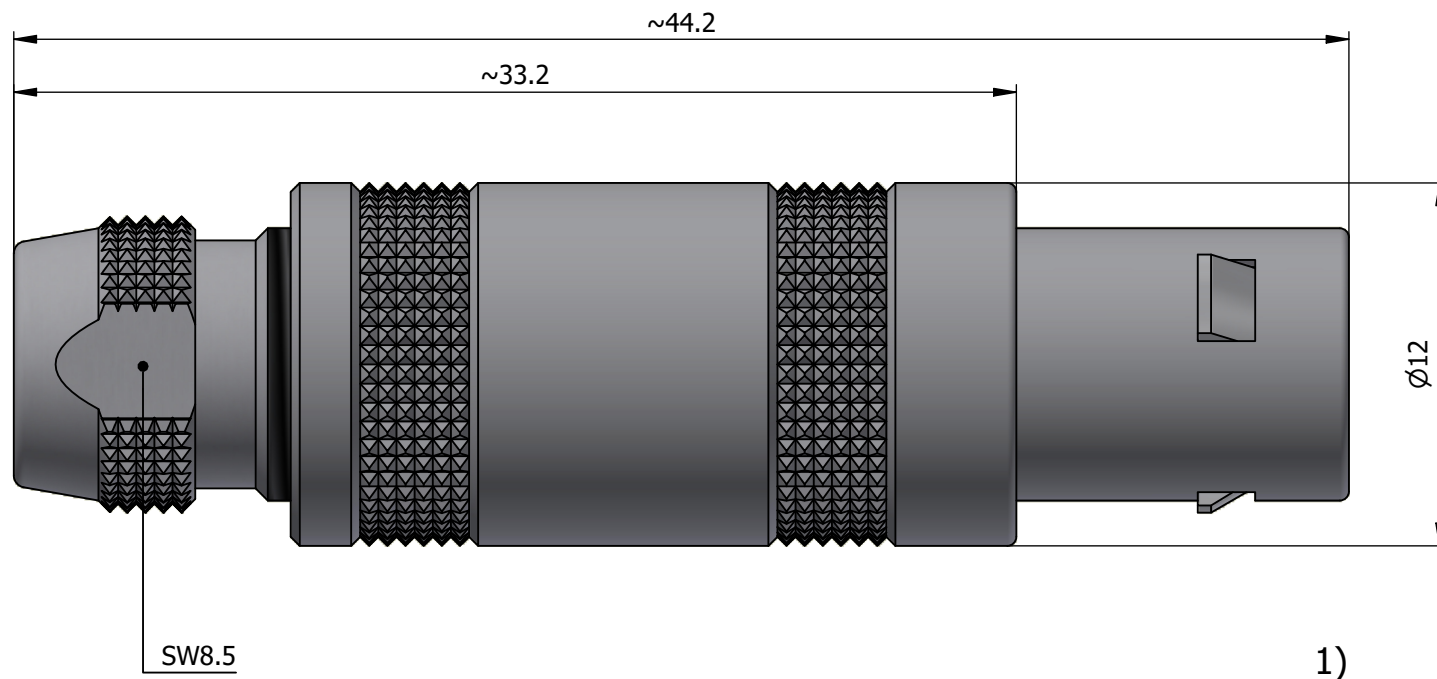

All dimensions are in millimeters (mm)

Alignment Key
Front View

Insert Configuration
Rear View

Note:

1) This picture is generic and for illustrative purposes only, and may show different keying, materials, colour, finish, and contact configuration. Minor shape or feature variations to actual item may be present.

All additional information are documented on the datasheet (See below link or QR Code)
www.lemo.com/pdf/FFA.1S.275.CLAC57.pdf

Model	Series	Insert Config.	Housing	Insulator	Contact	Collet Type	Cable Ø	Variant
FFA	1S	275	CLAC	57				