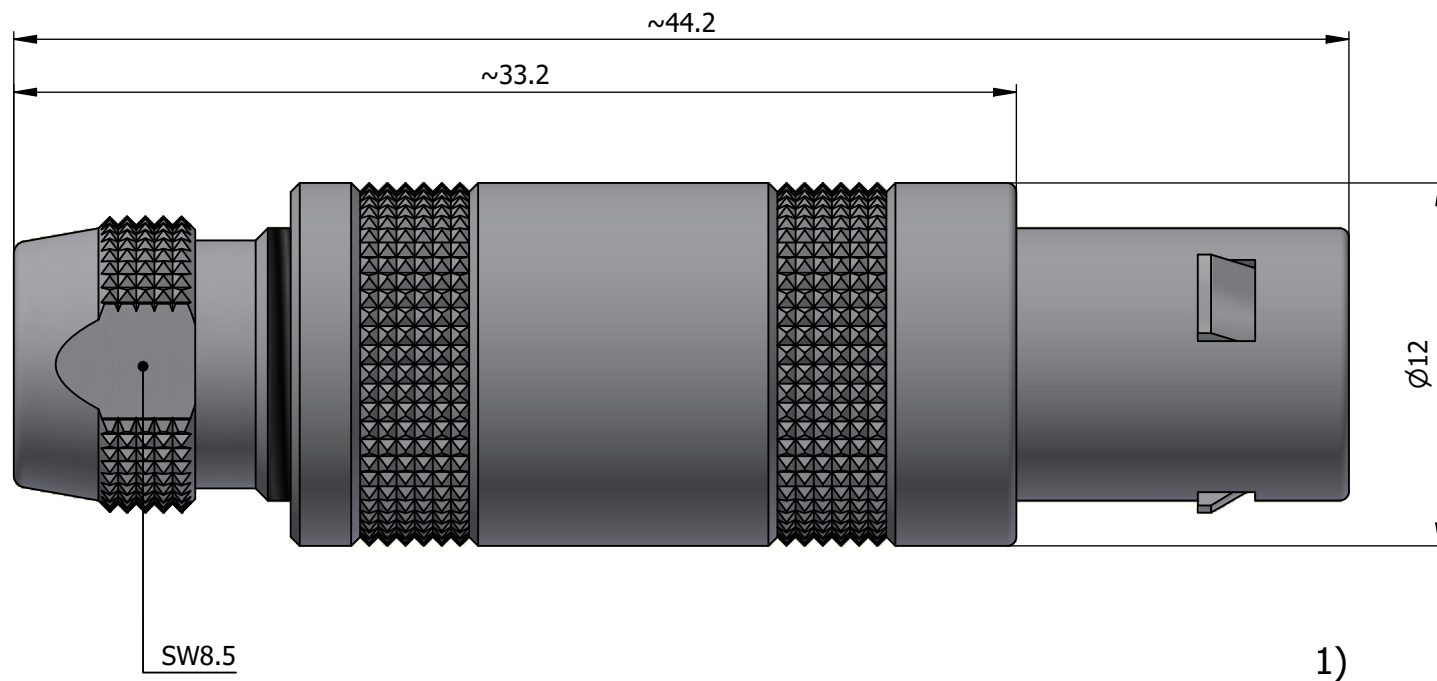

All dimensions are in millimeters (mm)

Alignment Key
Front View

Insert Configuration
Rear View

Note:

1) This picture is generic and for illustrative purposes only, and may show different keying, materials, colour, finish, and contact configuration. Minor shape or feature variations to actual item may be present.

All additional information are documented on the datasheet (See below link or QR Code)
www.lemo.com/pdf/FFA.1S.275.CLAC62.pdf

Model	Series	Insert Config.	Housing	Insulator	Contact	Collet Type	Cable Ø	Variant
FFA	1S	275	CLAC	62				