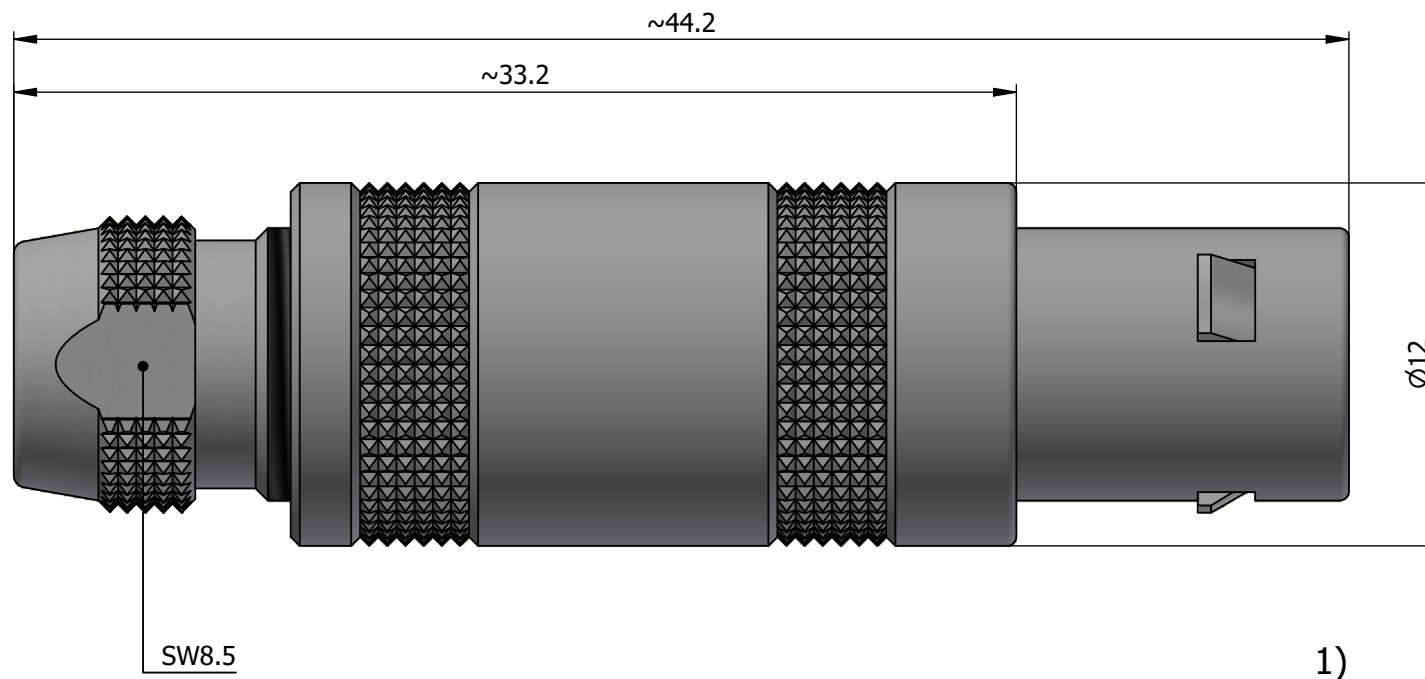

All dimensions are in millimeters (mm)

Alignment Key  
Front View

Insert Configuration  
Rear View

**Note:**

1) This picture is generic and for illustrative purposes only, and may show different keying, materials, colour, finish, and contact configuration. Minor shape or feature variations to actual item may be present.

All additional information are documented on the datasheet (See below link or QR Code)  
[www.lemo.com/pdf/FFA.1S.275.CLLC52.pdf](http://www.lemo.com/pdf/FFA.1S.275.CLLC52.pdf)

Model	Series	Insert Config.	Housing	Insulator	Contact	Collet Type	Cable Ø	Variant
FFA	1S	275	CLLC	52				