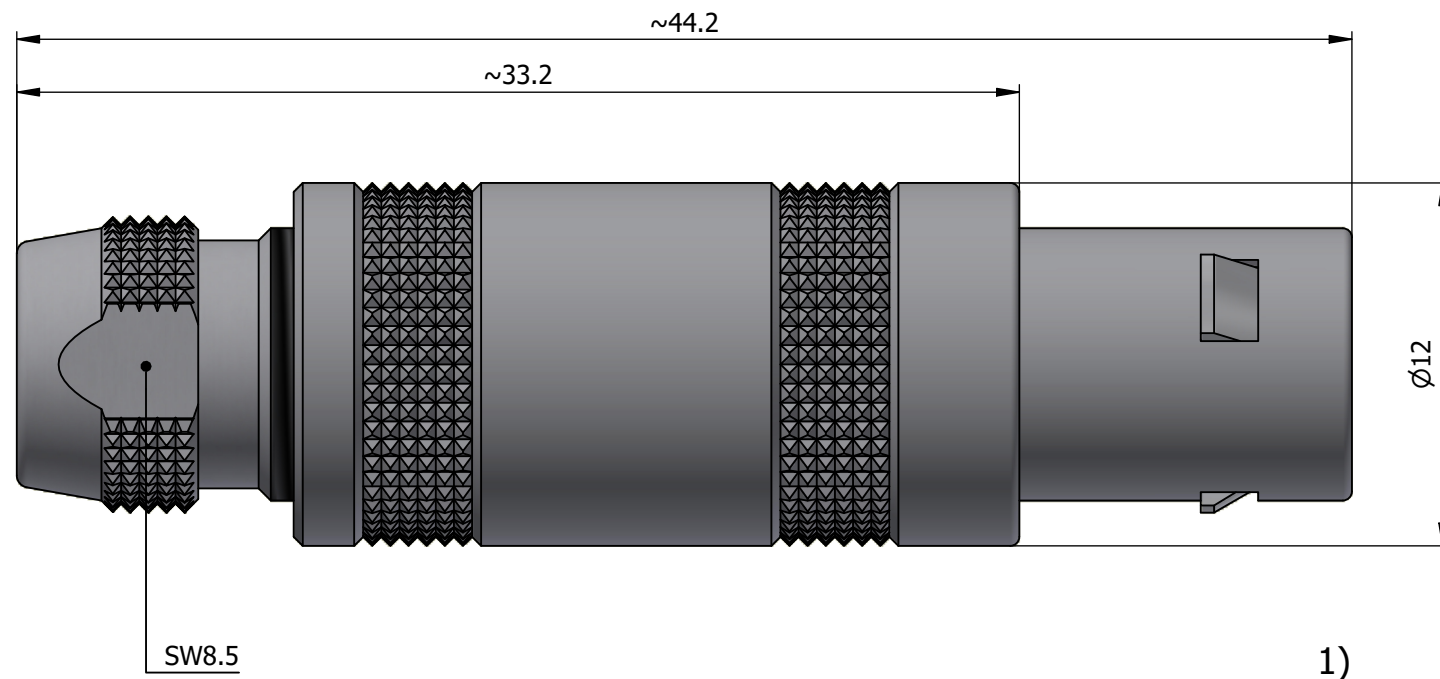

All dimensions are in millimeters (mm)

Alignment Key  
Front View

Insert Configuration  
Rear View

**Note:**

1) This picture is generic and for illustrative purposes only, and may show different keying, materials, colour, finish, and contact configuration. Minor shape or feature variations to actual item may be present.

All additional information are documented on the datasheet (See below link or QR Code)  
[www.lemo.com/pdf/FFA.1S.275.CTAC32.pdf](http://www.lemo.com/pdf/FFA.1S.275.CTAC32.pdf)

Model	Series	Insert Config.	Housing	Insulator	Contact	Collet Type	Cable Ø	Variant
FFA	1S	275				CTAC	32	