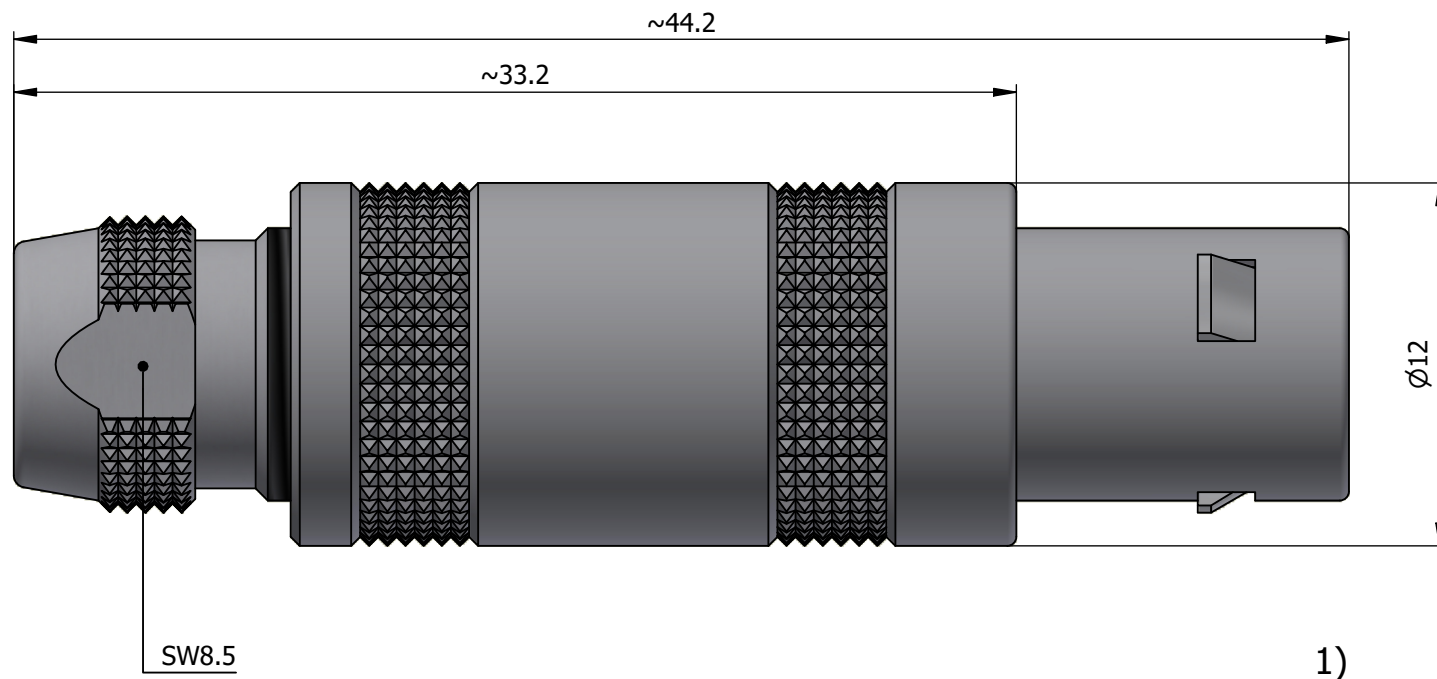

All dimensions are in millimeters (mm)

Alignment Key
Front View

Insert Configuration
Rear View

Note:

1) This picture is generic and for illustrative purposes only, and may show different keying, materials, colour, finish, and contact configuration. Minor shape or feature variations to actual item may be present.

All additional information are documented on the datasheet (See below link or QR Code)
www.lemo.com/pdf/FFA.1S.275.CTLC32.pdf

Model	Series	Insert Config.	Housing	Insulator	Contact	Collet Type	Cable Ø	Variant
FFA	1S	275	CTLC	32				