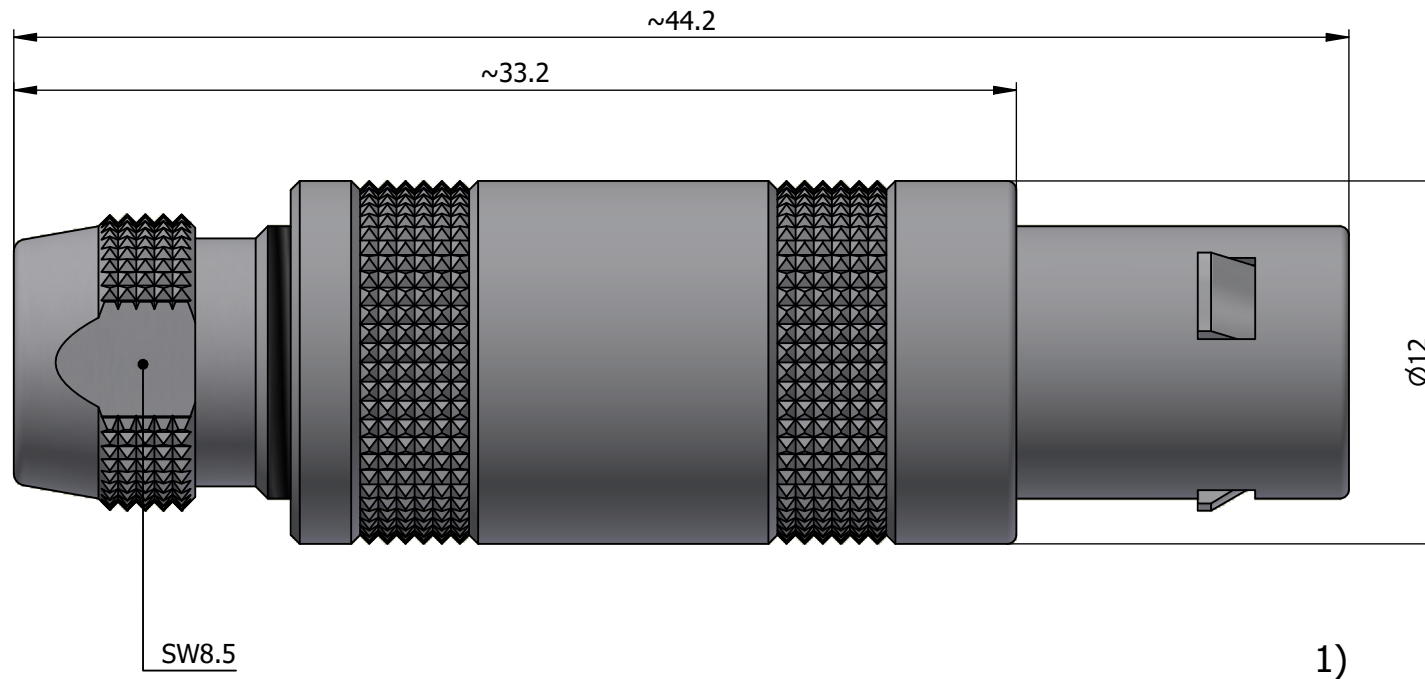

All dimensions are in millimeters (mm)

Alignment Key
Front View

Insert Configuration
Rear View

Note:

1) This picture is generic and for illustrative purposes only, and may show different keying, materials, colour, finish, and contact configuration. Minor shape or feature variations to actual item may be present.

All additional information are documented on the datasheet (See below link or QR Code)
www.lemo.com/pdf/FFA.1S.275.CTLC52.pdf

Model	Series	Insert Config.	Housing	Insulator	Contact	Collet Type	Cable Ø	Variant
FFA	1S	275	CTLC	52				