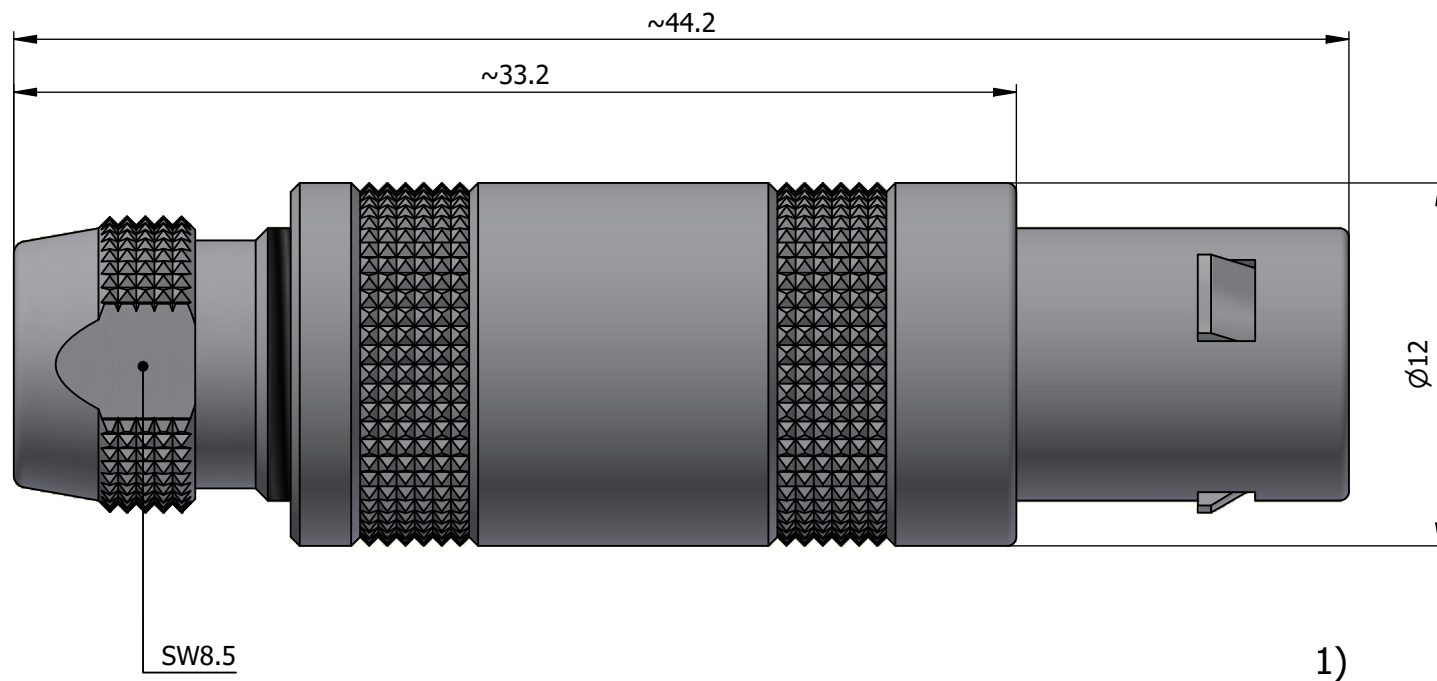

All dimensions are in millimeters (mm)

Alignment Key
Front View

Insert Configuration
Rear View

Note:

1) This picture is generic and for illustrative purposes only, and may show different keying, materials, colour, finish, and contact configuration. Minor shape or feature variations to actual item may be present.

All additional information are documented on the datasheet (See below link or QR Code)
www.lemo.com/pdf/FFA.1S.275.CTLC62.pdf

Model	Series	Insert Config.	Housing	Insulator	Contact	Collet Type	Cable Ø	Variant
FFA	1S	275	CTLC	62				