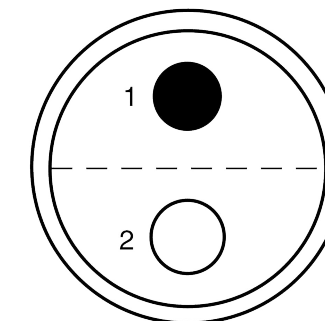

All dimensions are in millimeters (mm)

Alignment Key
Front View

Insert Configuration
Rear View

Note:

1) This picture is generic and for illustrative purposes only, and may show different keying, materials, colour, finish, and contact configuration. Minor shape or feature variations to actual item may be present.

All additional information are documented on the datasheet (See below link or QR Code)
www.lemo.com/pdf/FFA.1S.302.CLAC62.pdf

Model	Series	Insert Config.	Housing	Insulator	Contact	Collet Type	Cable Ø	Variant
FFA	1S	302						CLAC62