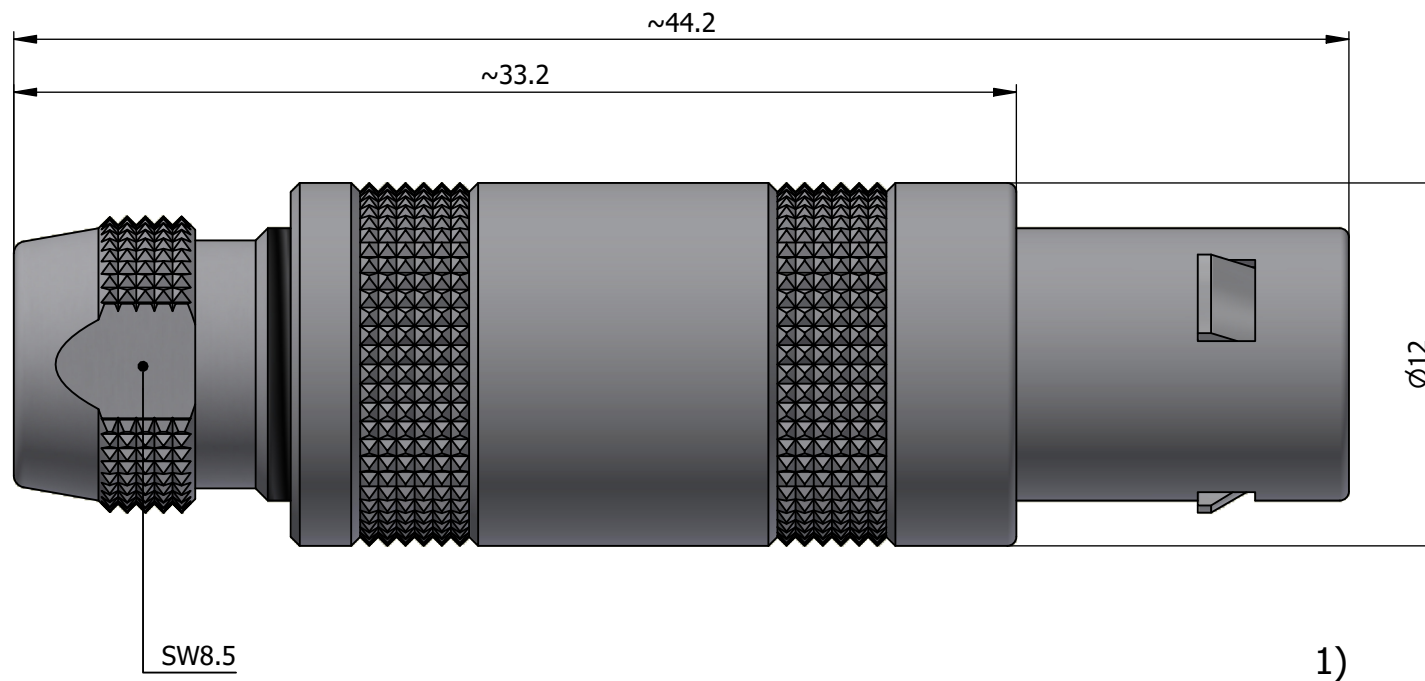

All dimensions are in millimeters (mm)

Alignment Key
Front View

Insert Configuration
Rear View

Note:

1) This picture is generic and for illustrative purposes only, and may show different keying, materials, colour, finish, and contact configuration. Minor shape or feature variations to actual item may be present.

All additional information are documented on the datasheet (See below link or QR Code)
www.lemo.com/pdf/FFA.1S.302.CLAC62.pdf

Model	Series	Insert Config.	Housing	Insulator	Contact	Collet Type	Cable Ø	Variant
FFA	1S	302						CLAC62