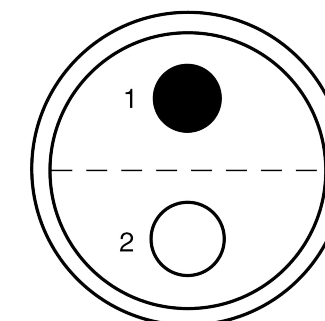

All dimensions are in millimeters (mm)

Alignment Key  
Front View

Insert Configuration  
Rear View

**Note:**

1) This picture is generic and for illustrative purposes only, and may show different keying, materials, colour, finish, and contact configuration. Minor shape or feature variations to actual item may be present.

All additional information are documented on the datasheet (See below link or QR Code)  
[www.lemo.com/pdf/FFA.1S.302.CLAL27.pdf](http://www.lemo.com/pdf/FFA.1S.302.CLAL27.pdf)

Model	Series	Insert Config.	Housing	Insulator	Contact	Collet Type	Cable Ø	Variant
FFA	1S	302	CLAL	27				