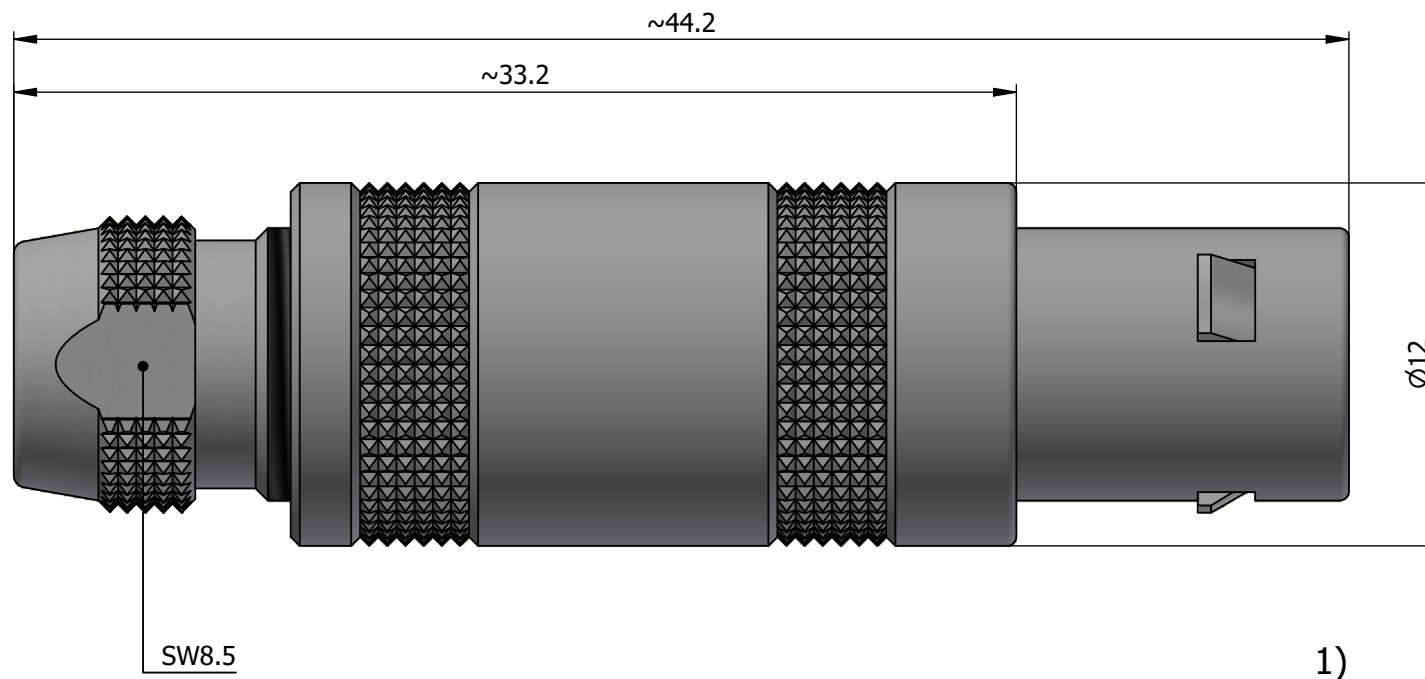

All dimensions are in millimeters (mm)

Alignment Key  
Front View

Insert Configuration  
Rear View

**Note:**

1) This picture is generic and for illustrative purposes only, and may show different keying, materials, colour, finish, and contact configuration. Minor shape or feature variations to actual item may be present.

All additional information are documented on the datasheet (See below link or QR Code)  
[www.lemo.com/pdf/FFA.1S.302.CLAL27.pdf](http://www.lemo.com/pdf/FFA.1S.302.CLAL27.pdf)

Model	Series	Insert Config.	Housing	Insulator	Contact	Collet Type	Cable Ø	Variant
FFA	1S	302	CLAL	27				