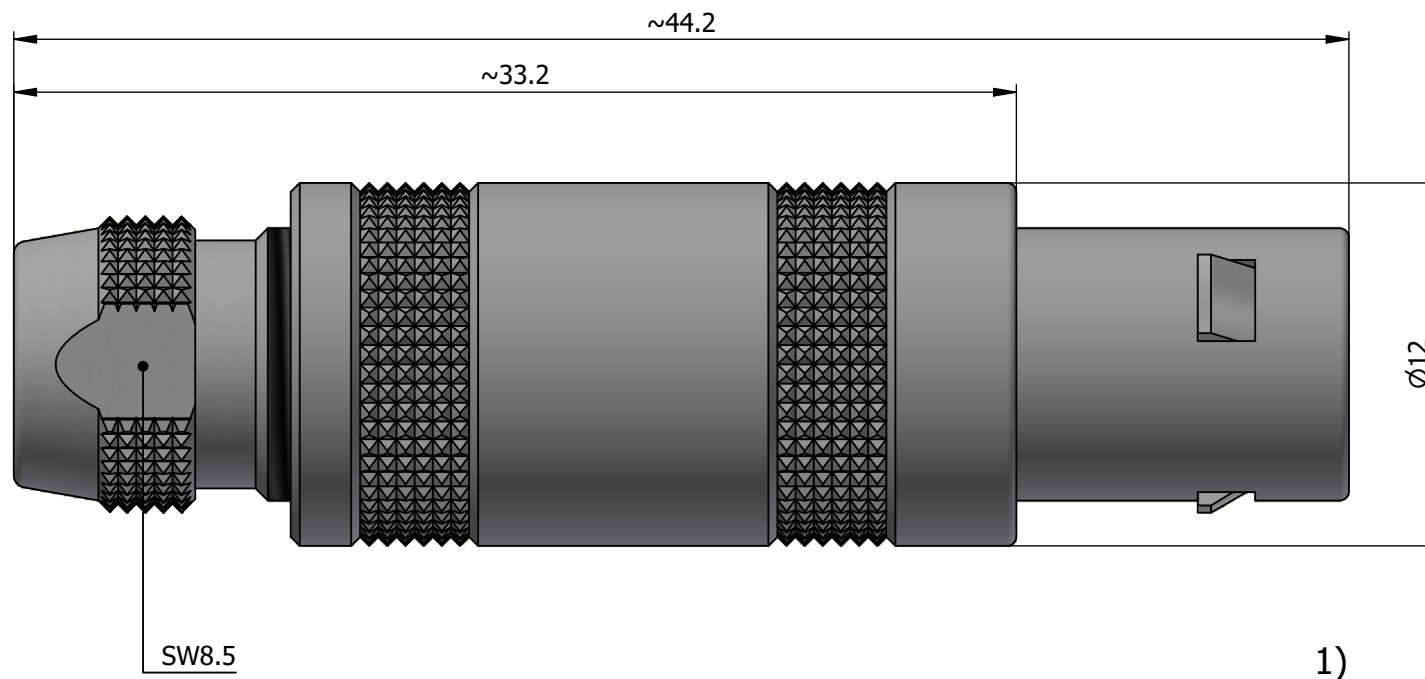

All dimensions are in millimeters (mm)

Alignment Key
Front View

Insert Configuration
Rear View

Note:

1) This picture is generic and for illustrative purposes only, and may show different keying, materials, colour, finish, and contact configuration. Minor shape or feature variations to actual item may be present.

All additional information are documented on the datasheet (See below link or QR Code)
www.lemo.com/pdf/FFA.1S.302.CLAL42.pdf

Model	Series	Insert Config.	Housing	Insulator	Contact	Collet Type	Cable Ø	Variant
FFA	1S	302	CLAL	42				