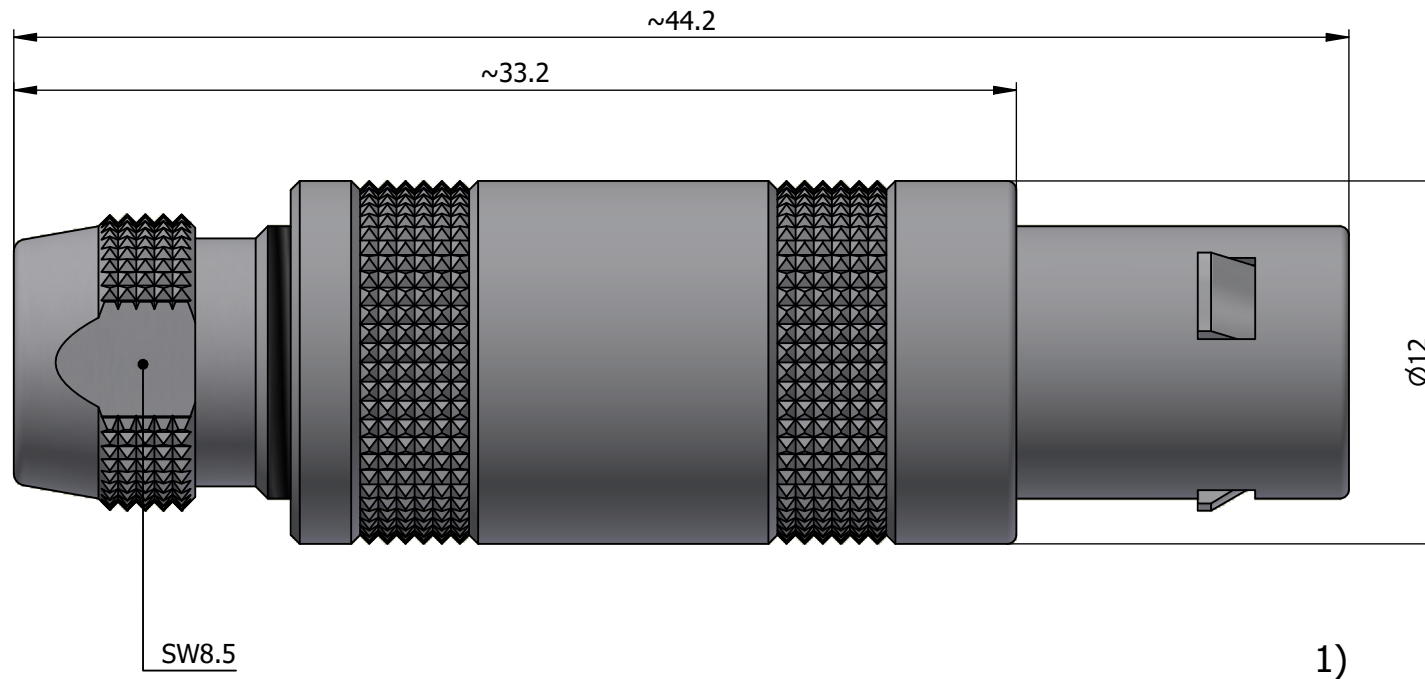

All dimensions are in millimeters (mm)

Alignment Key  
Front View

Insert Configuration  
Rear View

**Note:**

1) This picture is generic and for illustrative purposes only, and may show different keying, materials, colour, finish, and contact configuration. Minor shape or feature variations to actual item may be present.

All additional information are documented on the datasheet (See below link or QR Code)  
[www.lemo.com/pdf/FFA.1S.302.CLAL52.pdf](http://www.lemo.com/pdf/FFA.1S.302.CLAL52.pdf)

Model	Series	Insert Config.	Housing	Insulator	Contact	Collet Type	Cable Ø	Variant
FFA	1S	302	CLAL	52				