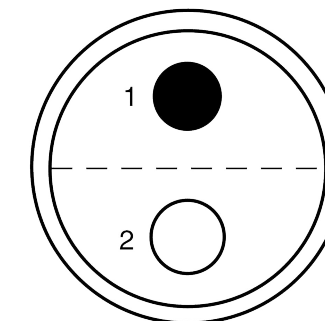

All dimensions are in millimeters (mm)

Alignment Key  
Front View

Insert Configuration  
Rear View

**Note:**

1) This picture is generic and for illustrative purposes only, and may show different keying, materials, colour, finish, and contact configuration. Minor shape or feature variations to actual item may be present.

All additional information are documented on the datasheet (See below link or QR Code)  
[www.lemo.com/pdf/FFA.1S.302.CLAL52.pdf](http://www.lemo.com/pdf/FFA.1S.302.CLAL52.pdf)

Model	Series	Insert Config.	Housing	Insulator	Contact	Collet Type	Cable Ø	Variant
FFA	1S	302	CLAL	52				