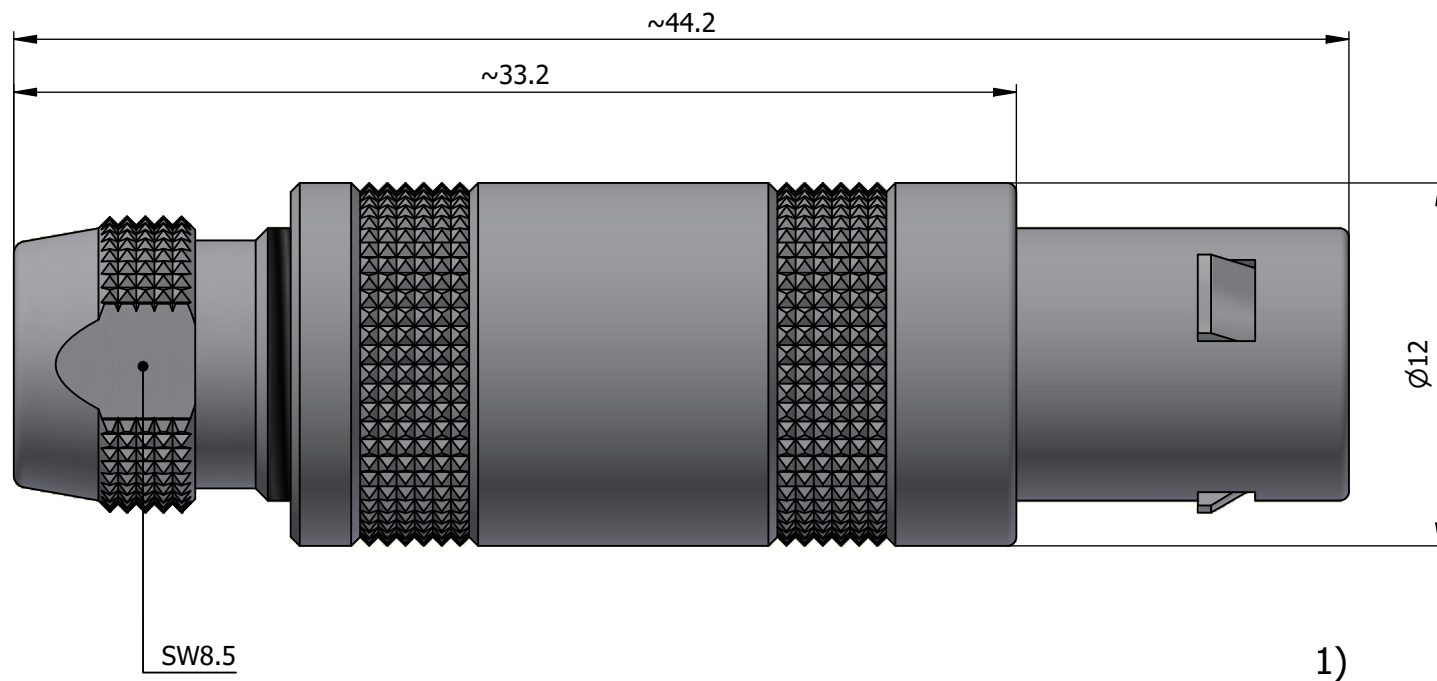

All dimensions are in millimeters (mm)

Alignment Key
Front View

Insert Configuration
Rear View

Note:

1) This picture is generic and for illustrative purposes only, and may show different keying, materials, colour, finish, and contact configuration. Minor shape or feature variations to actual item may be present.

All additional information are documented on the datasheet (See below link or QR Code)
www.lemo.com/pdf/FFA.1S.303.CLAC52.pdf

Model	Series	Insert Config.	Housing	Insulator	Contact	Collet Type	Cable Ø	Variant
FFA	1S	303						CLAC52

<p>Datasheet</p>	<p>Straight plug, cable collet</p> <p>Series 1S</p>		<p>Drawn</p> <p>02.04.2024</p> <p>MARI / MARI</p>
	<p>LEMO SA Chemin des Champs-Courbes 28 1024 Ecublens - SWITZERLAND</p>		<p>Checked</p> <p>02.04.2024</p> <p>OBAR</p>
	<p>Tel. (+41 21) 695 16 00 email : info@lemo.com www.lemo.com</p>		<p>Modified</p> <p>00</p> <p>02.04.2024 / MARI</p>
	<p>CD</p>		<p>DO NOT SCALE DRAWING</p>
<p>FFA.1S.303.CLAC52</p>			