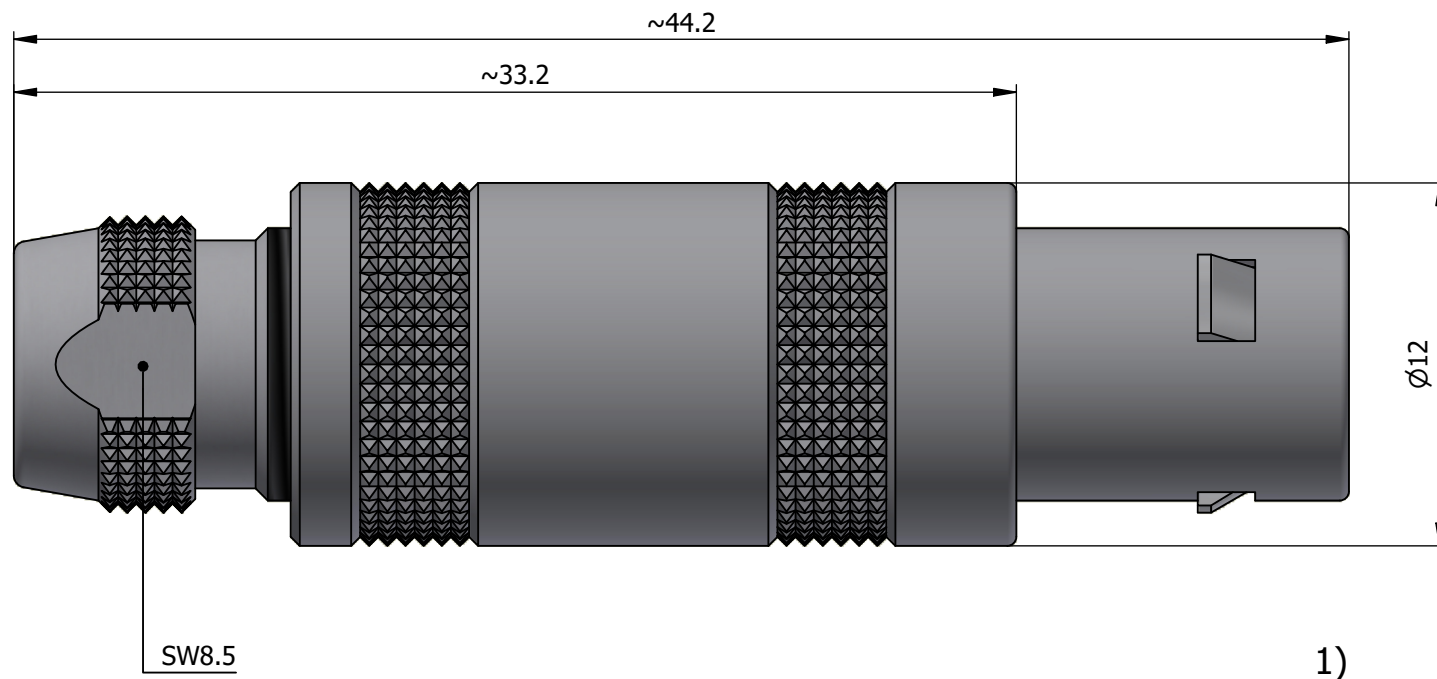

All dimensions are in millimeters (mm)

Alignment Key  
Front View

Insert Configuration  
Rear View

**Note:**

1) This picture is generic and for illustrative purposes only, and may show different keying, materials, colour, finish, and contact configuration. Minor shape or feature variations to actual item may be present.

All additional information are documented on the datasheet (See below link or QR Code)  
[www.lemo.com/pdf/FFA.1S.303.CLAL32.pdf](http://www.lemo.com/pdf/FFA.1S.303.CLAL32.pdf)

Model	Series	Insert Config.	Housing	Insulator	Contact	Collet Type	Cable Ø	Variant
FFA	1S	303	CLAL	32				