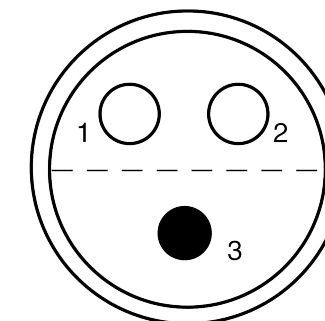

All dimensions are in millimeters (mm)

Alignment Key
Front View

Insert Configuration
Rear View

Note:

1) This picture is generic and for illustrative purposes only, and may show different keying, materials, colour, finish, and contact configuration. Minor shape or feature variations to actual item may be present.

All additional information are documented on the datasheet (See below link or QR Code)
www.lemo.com/pdf/FFA.1S.303.CLLC42.pdf

Model	Series	Insert Config.	Housing	Insulator	Contact	Collet Type	Cable Ø	Variant
FFA	1S	303	CLLC	42				