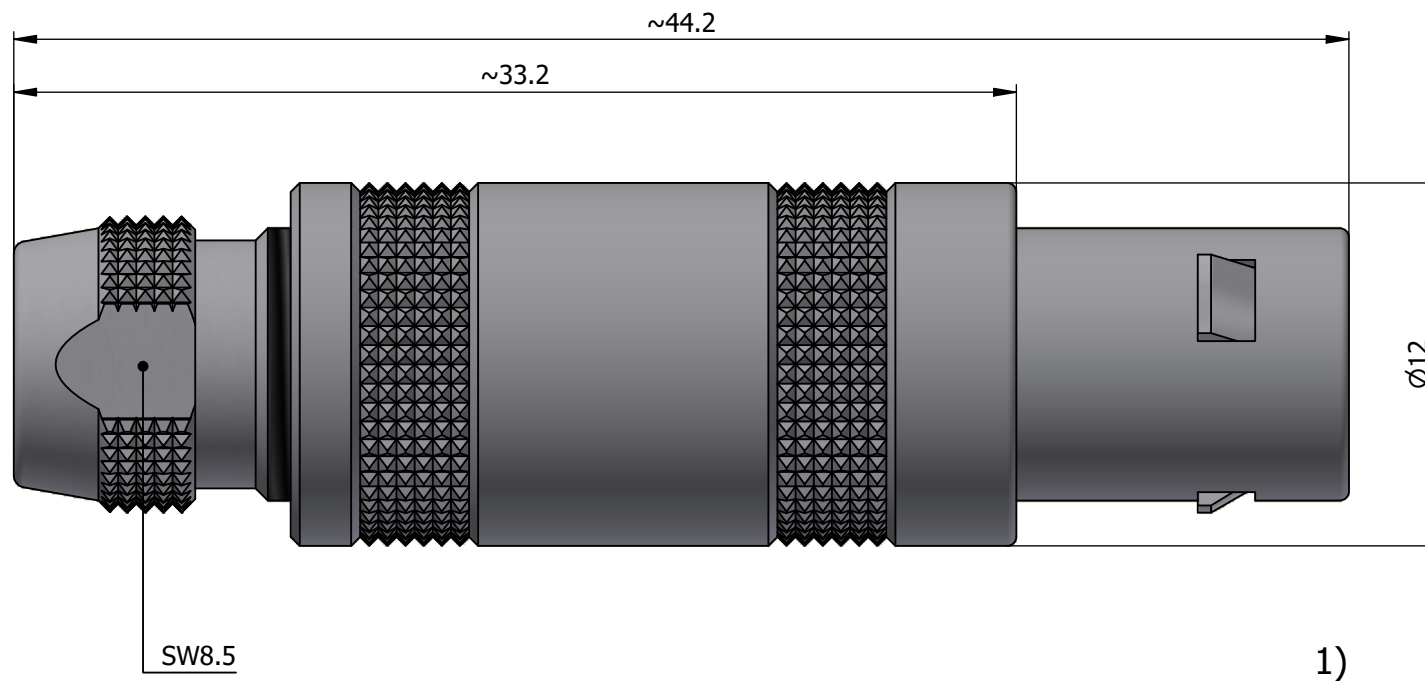

All dimensions are in millimeters (mm)

Alignment Key
Front View

Insert Configuration
Rear View

Note:

1) This picture is generic and for illustrative purposes only, and may show different keying, materials, colour, finish, and contact configuration. Minor shape or feature variations to actual item may be present.

All additional information are documented on the datasheet (See below link or QR Code)
www.lemo.com/pdf/FFA.1S.303.CLLC42.pdf

Model	Series	Insert Config.	Housing	Insulator	Contact	Collet Type	Cable Ø	Variant
FFA	1S	303	CLLC	42				