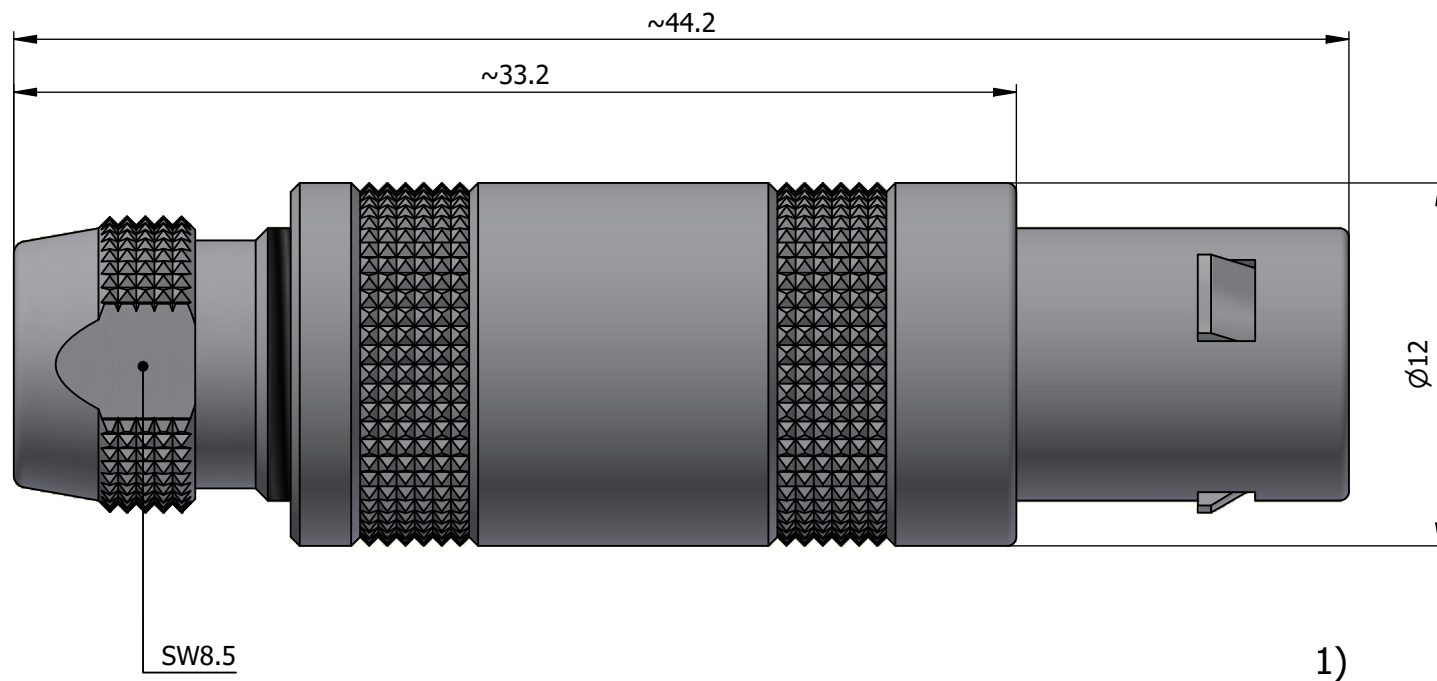

All dimensions are in millimeters (mm)

Alignment Key  
Front View

Insert Configuration  
Rear View

**Note:**

1) This picture is generic and for illustrative purposes only, and may show different keying, materials, colour, finish, and contact configuration. Minor shape or feature variations to actual item may be present.

All additional information are documented on the datasheet (See below link or QR Code)  
[www.lemo.com/pdf/FFA.1S.303.CLLC47.pdf](http://www.lemo.com/pdf/FFA.1S.303.CLLC47.pdf)

Model	Series	Insert Config.	Housing	Insulator	Contact	Collet Type	Cable Ø	Variant
FFA	1S	303	CLLC	47				