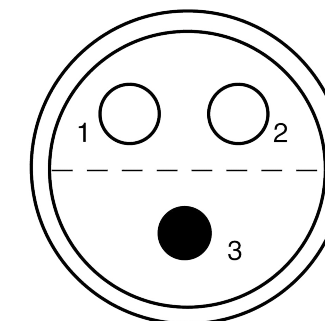

All dimensions are in millimeters (mm)

Alignment Key  
Front View

Insert Configuration  
Rear View

**Note:**

1) This picture is generic and for illustrative purposes only, and may show different keying, materials, colour, finish, and contact configuration. Minor shape or feature variations to actual item may be present.

All additional information are documented on the datasheet (See below link or QR Code)  
[www.lemo.com/pdf/FFA.1S.303.CLLC47.pdf](http://www.lemo.com/pdf/FFA.1S.303.CLLC47.pdf)

Model	Series	Insert Config.	Housing	Insulator	Contact	Collet Type	Cable Ø	Variant
FFA	1S	303	CLLC	47				