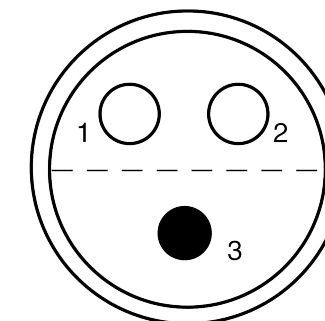

All dimensions are in millimeters (mm)

Alignment Key
Front View

Insert Configuration
Rear View

Note:

1) This picture is generic and for illustrative purposes only, and may show different keying, materials, colour, finish, and contact configuration. Minor shape or feature variations to actual item may be present.

All additional information are documented on the datasheet (See below link or QR Code)
www.lemo.com/pdf/FFA.1S.303.CLLC62.pdf

Model	Series	Insert Config.	Housing	Insulator	Contact	Collet Type	Cable Ø	Variant
FFA	1S	303	CLLC	62				