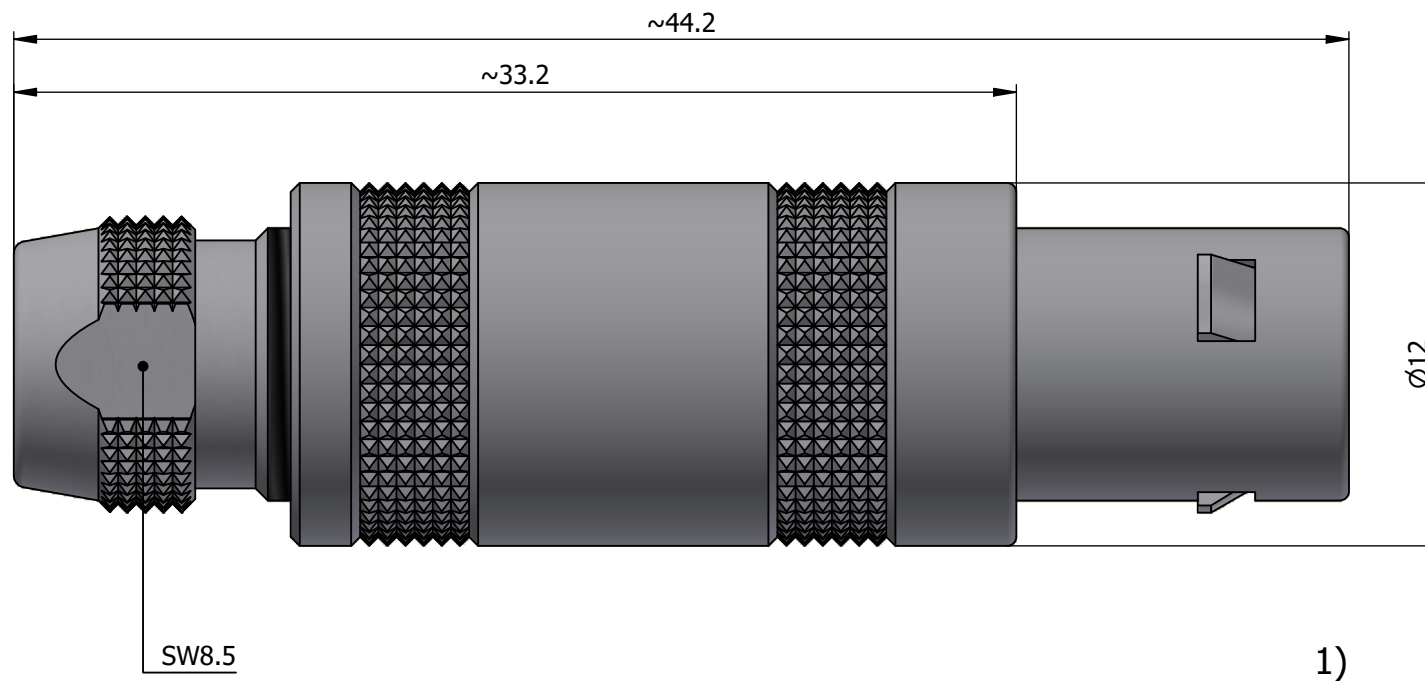

All dimensions are in millimeters (mm)

Alignment Key
Front View

Insert Configuration
Rear View

Note:

1) This picture is generic and for illustrative purposes only, and may show different keying, materials, colour, finish, and contact configuration. Minor shape or feature variations to actual item may be present.

All additional information are documented on the datasheet (See below link or QR Code)
www.lemo.com/pdf/FFA.1S.303.CLLC62.pdf

Model	Series	Insert Config.	Housing	Insulator	Contact	Collet Type	Cable Ø	Variant
FFA	1S	303	CLLC	62				