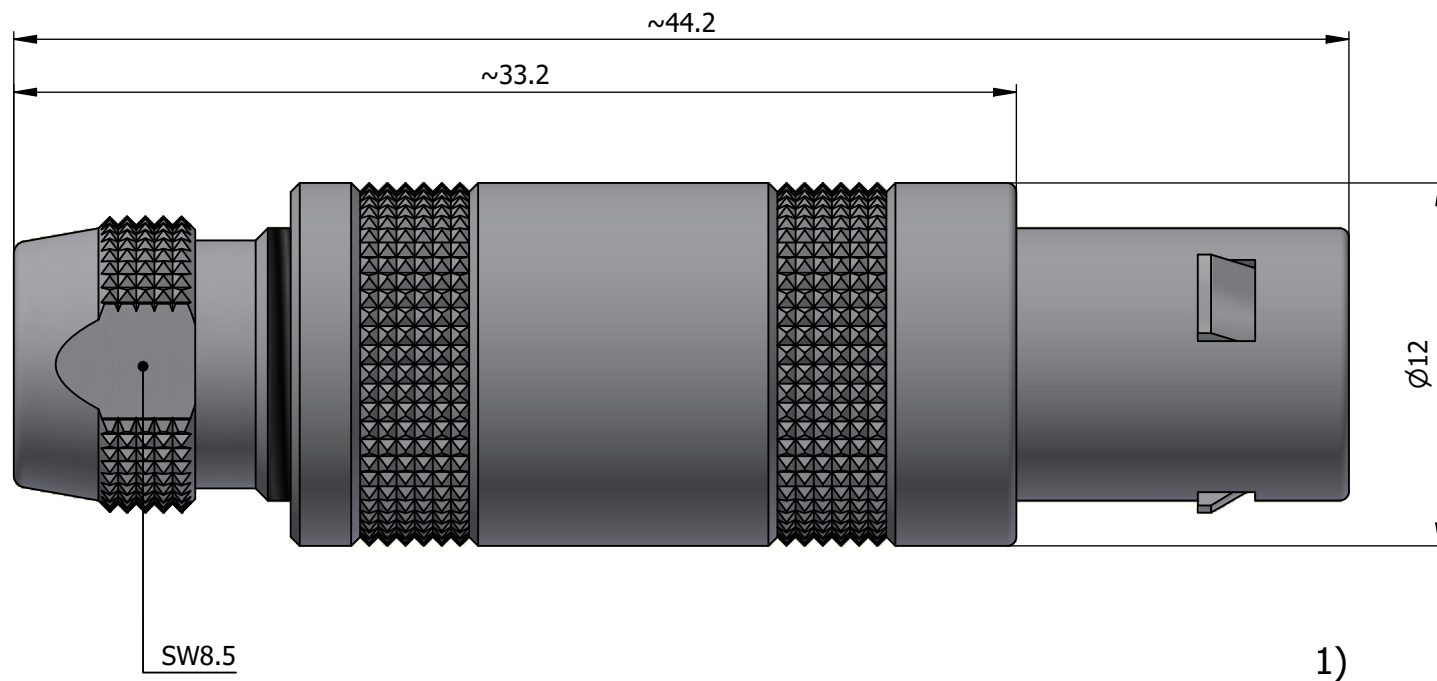

All dimensions are in millimeters (mm)

Alignment Key  
Front View

Insert Configuration  
Rear View

**Note:**

1) This picture is generic and for illustrative purposes only, and may show different keying, materials, colour, finish, and contact configuration. Minor shape or feature variations to actual item may be present.

All additional information are documented on the datasheet (See below link or QR Code)  
[www.lemo.com/pdf/FFA.1S.303.CYCC62.pdf](http://www.lemo.com/pdf/FFA.1S.303.CYCC62.pdf)

Model	Series	Insert Config.	Housing	Insulator	Contact	Collet Type	Cable Ø	Variant
FFA	1S	303						CYCC62