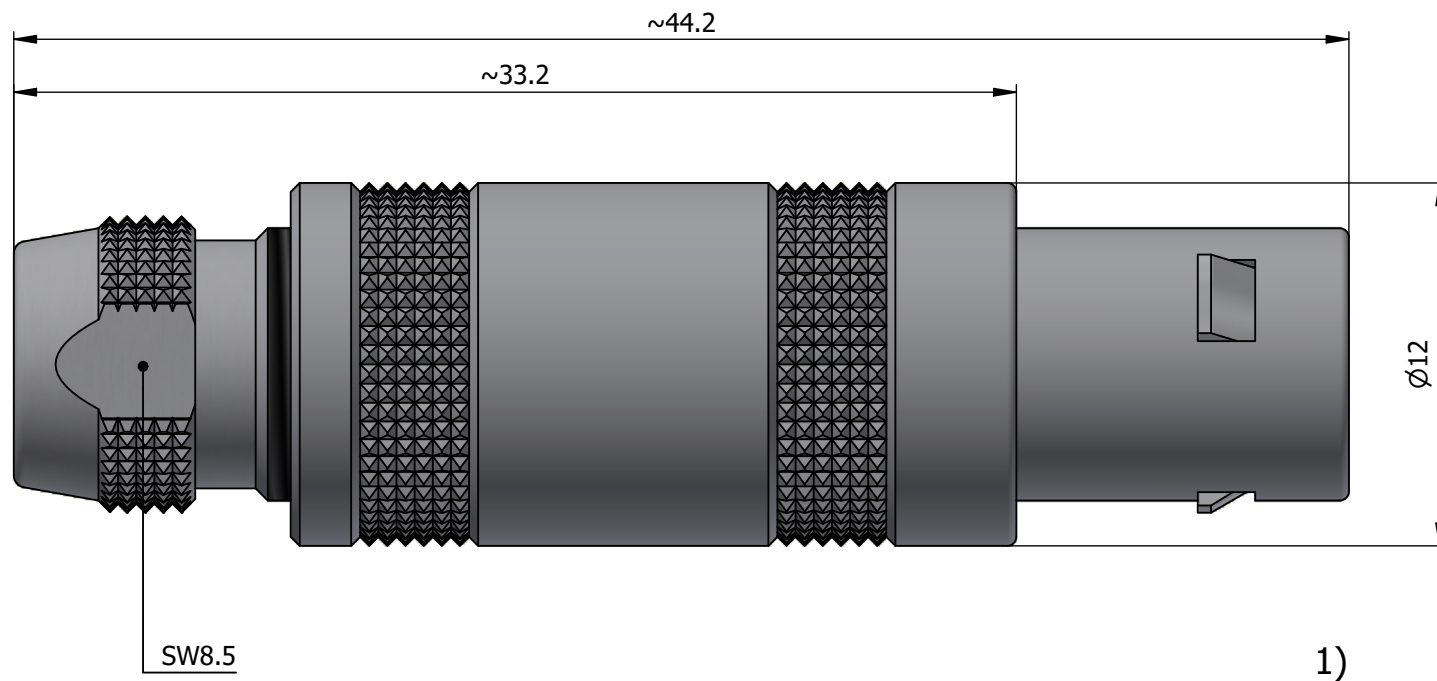

All dimensions are in millimeters (mm)

Alignment Key
Front View

Insert Configuration
Rear View

Note:

1) This picture is generic and for illustrative purposes only, and may show different keying, materials, colour, finish, and contact configuration. Minor shape or feature variations to actual item may be present.

All additional information are documented on the datasheet (See below link or QR Code)
www.lemo.com/pdf/FFA.1S.304.CLAC32.pdf

Model	Series	Insert Config.	Housing	Insulator	Contact	Collet Type	Cable Ø	Variant
FFA	1S	304						CLAC32