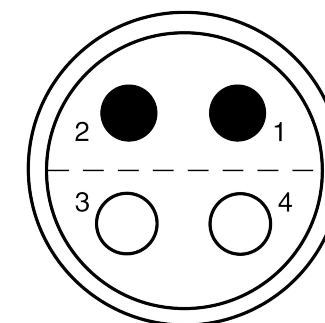

All dimensions are in millimeters (mm)

Alignment Key
Front View

Insert Configuration
Rear View

Note:

1) This picture is generic and for illustrative purposes only, and may show different keying, materials, colour, finish, and contact configuration. Minor shape or feature variations to actual item may be present.

All additional information are documented on the datasheet (See below link or QR Code)
www.lemo.com/pdf/FFA.1S.304.CLAC32.pdf

Model	Series	Insert Config.	Housing	Insulator	Contact	Collet Type	Cable Ø	Variant
FFA	1S	304						CLAC32