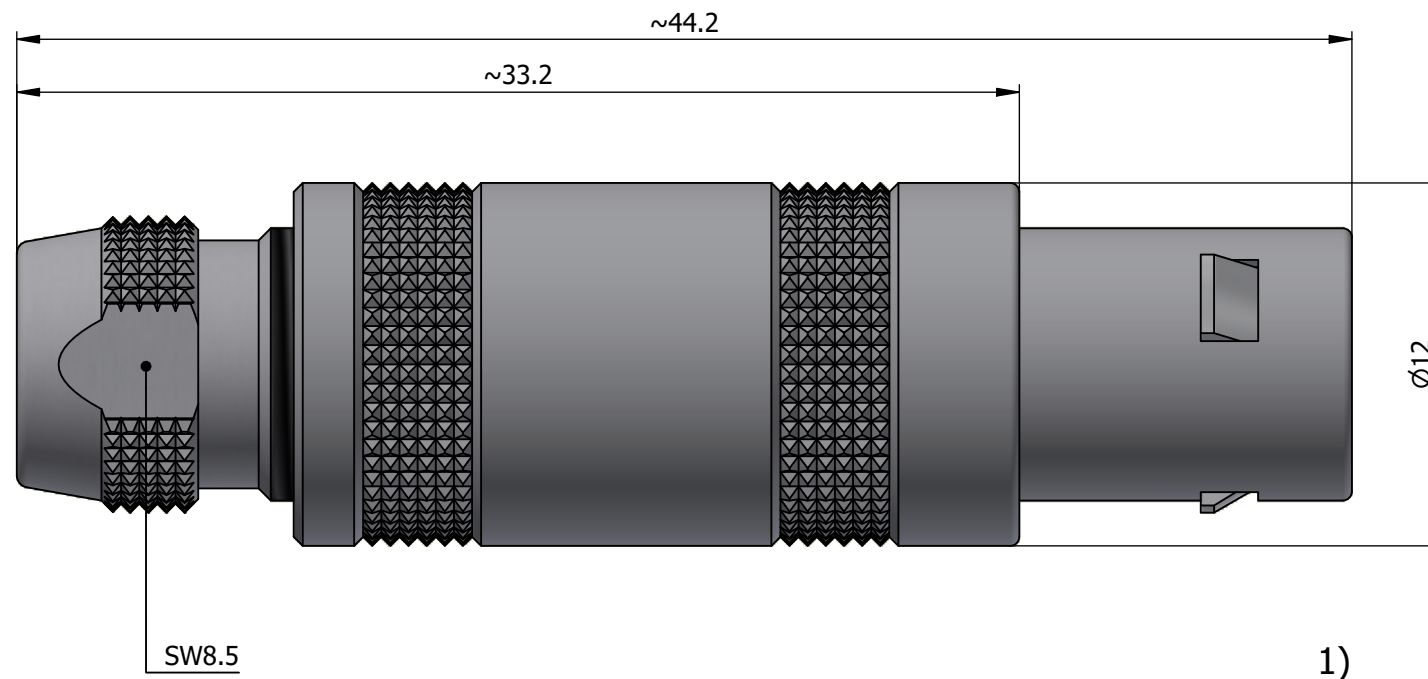

All dimensions are in millimeters (mm)

Alignment Key
Front View

Insert Configuration
Rear View

Note:

1) This picture is generic and for illustrative purposes only, and may show different keying, materials, colour, finish, and contact configuration. Minor shape or feature variations to actual item may be present.

All additional information are documented on the datasheet (See below link or QR Code)
www.lemo.com/pdf/FFA.1S.304.CLAC42.pdf

| | | | | | | | | |
|-------|--------|----------------|---------|-----------|---------|-------------|---------|---------|
| Model | Series | Insert Config. | Housing | Insulator | Contact | Collet Type | Cable Ø | Variant |
| FFA | 1S | 304 | | | | | | CLAC42 |