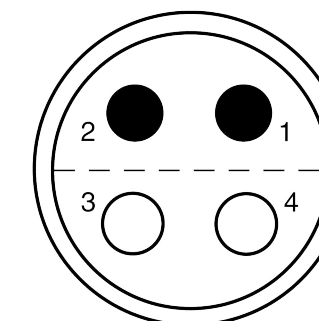

All dimensions are in millimeters (mm)

Alignment Key
Front View

Insert Configuration
Rear View

Note:

1) This picture is generic and for illustrative purposes only, and may show different keying, materials, colour, finish, and contact configuration. Minor shape or feature variations to actual item may be present.

All additional information are documented on the datasheet (See below link or QR Code)
www.lemo.com/pdf/FFA.1S.304.CLAC42.pdf

| | | | | | | | | |
|-------|--------|----------------|---------|-----------|---------|-------------|---------|---------|
| Model | Series | Insert Config. | Housing | Insulator | Contact | Collet Type | Cable Ø | Variant |
| FFA | 1S | 304 | | | | | | CLAC42 |