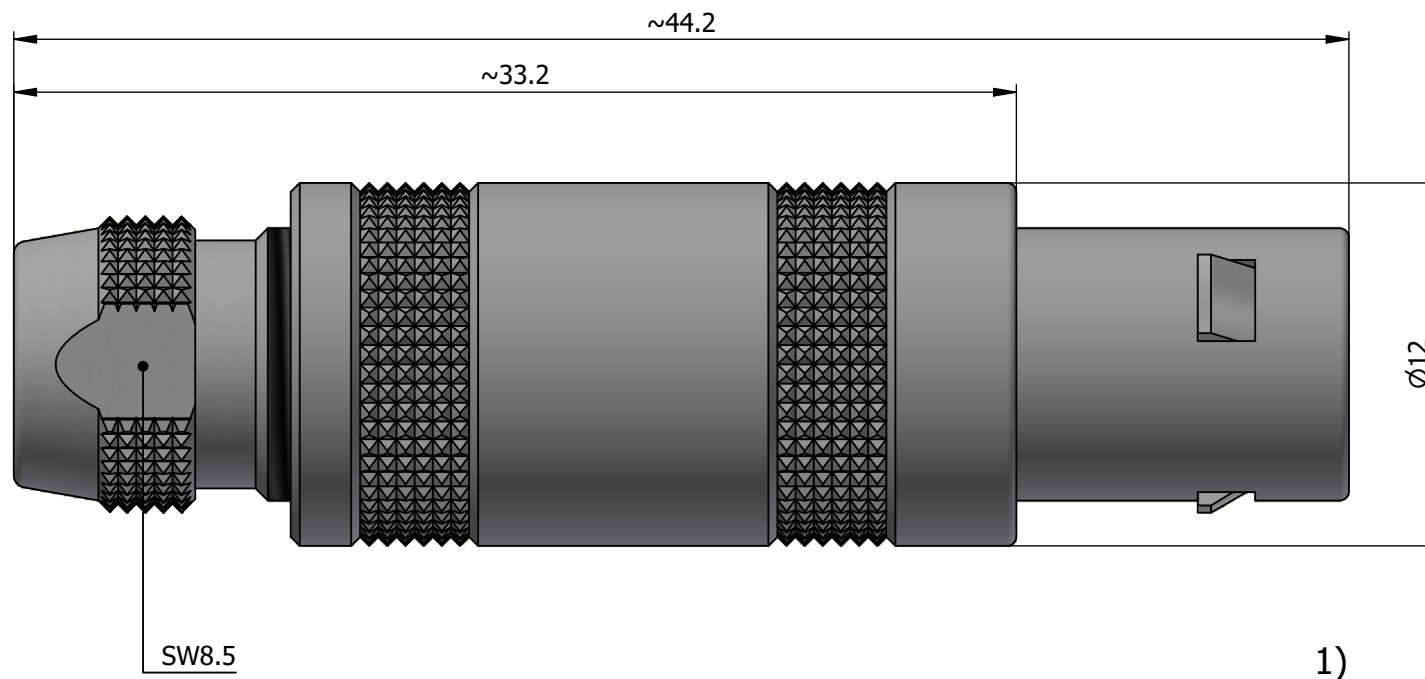

All dimensions are in millimeters (mm)

Alignment Key  
Front View

Insert Configuration  
Rear View

**Note:**

1) This picture is generic and for illustrative purposes only, and may show different keying, materials, colour, finish, and contact configuration. Minor shape or feature variations to actual item may be present.

All additional information are documented on the datasheet (See below link or QR Code)  
[www.lemo.com/pdf/FFA.1S.304.CLAL22.pdf](http://www.lemo.com/pdf/FFA.1S.304.CLAL22.pdf)

Model	Series	Insert Config.	Housing	Insulator	Contact	Collet Type	Cable Ø	Variant
FFA	1S	304	CLAL	22				