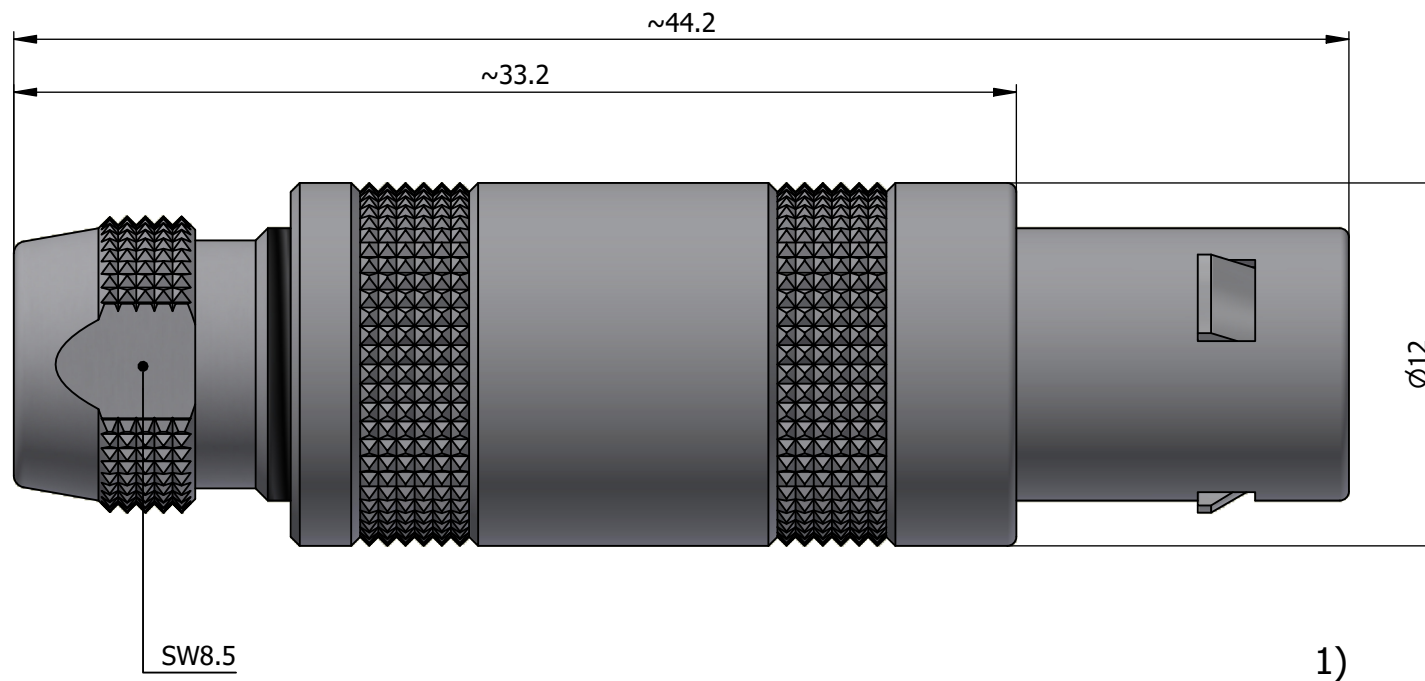

All dimensions are in millimeters (mm)

Alignment Key
Front View

Insert Configuration
Rear View

Note:

1) This picture is generic and for illustrative purposes only, and may show different keying, materials, colour, finish, and contact configuration. Minor shape or feature variations to actual item may be present.

All additional information are documented on the datasheet (See below link or QR Code)
www.lemo.com/pdf/FFA.1S.304.CLAL42.pdf

Model	Series	Insert Config.	Housing	Insulator	Contact	Collet Type	Cable Ø	Variant
FFA	1S	304	CLAL	42				