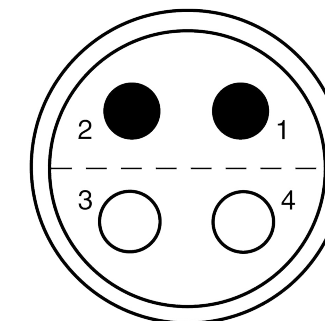

All dimensions are in millimeters (mm)

Alignment Key
Front View

Insert Configuration
Rear View

Note:

1) This picture is generic and for illustrative purposes only, and may show different keying, materials, colour, finish, and contact configuration. Minor shape or feature variations to actual item may be present.

All additional information are documented on the datasheet (See below link or QR Code)
www.lemo.com/pdf/FFA.1S.304.CLAL42.pdf

Model	Series	Insert Config.	Housing	Insulator	Contact	Collet Type	Cable Ø	Variant
FFA	1S	304	CLAL	42				