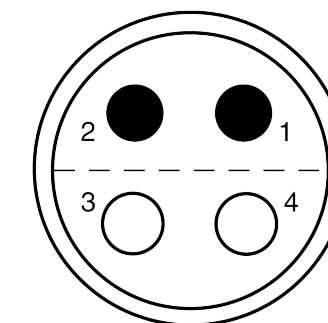

All dimensions are in millimeters (mm)

Alignment Key
Front View

Insert Configuration
Rear View

Note:

1) This picture is generic and for illustrative purposes only, and may show different keying, materials, colour, finish, and contact configuration. Minor shape or feature variations to actual item may be present.

All additional information are documented on the datasheet (See below link or QR Code)
www.lemo.com/pdf/FFA.1S.304.CLAL47.pdf

Model	Series	Insert Config.	Housing	Insulator	Contact	Collet Type	Cable Ø	Variant
FFA	1S	304				CLAL	47	