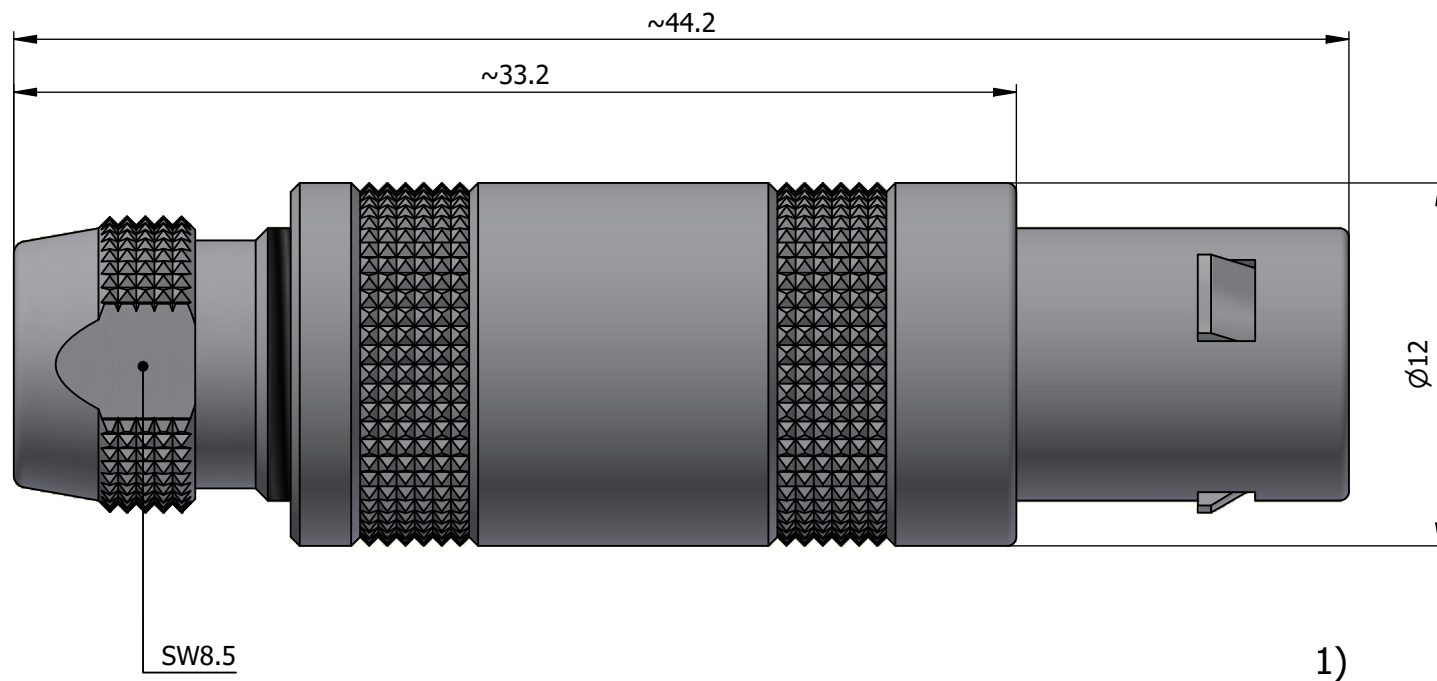

All dimensions are in millimeters (mm)

Alignment Key
Front View

Insert Configuration
Rear View

Note:

1) This picture is generic and for illustrative purposes only, and may show different keying, materials, colour, finish, and contact configuration. Minor shape or feature variations to actual item may be present.

All additional information are documented on the datasheet (See below link or QR Code)
www.lemo.com/pdf/FFA.1S.304.CLAL47.pdf

Model	Series	Insert Config.	Housing	Insulator	Contact	Collet Type	Cable Ø	Variant
FFA	1S	304				CLAL	47	