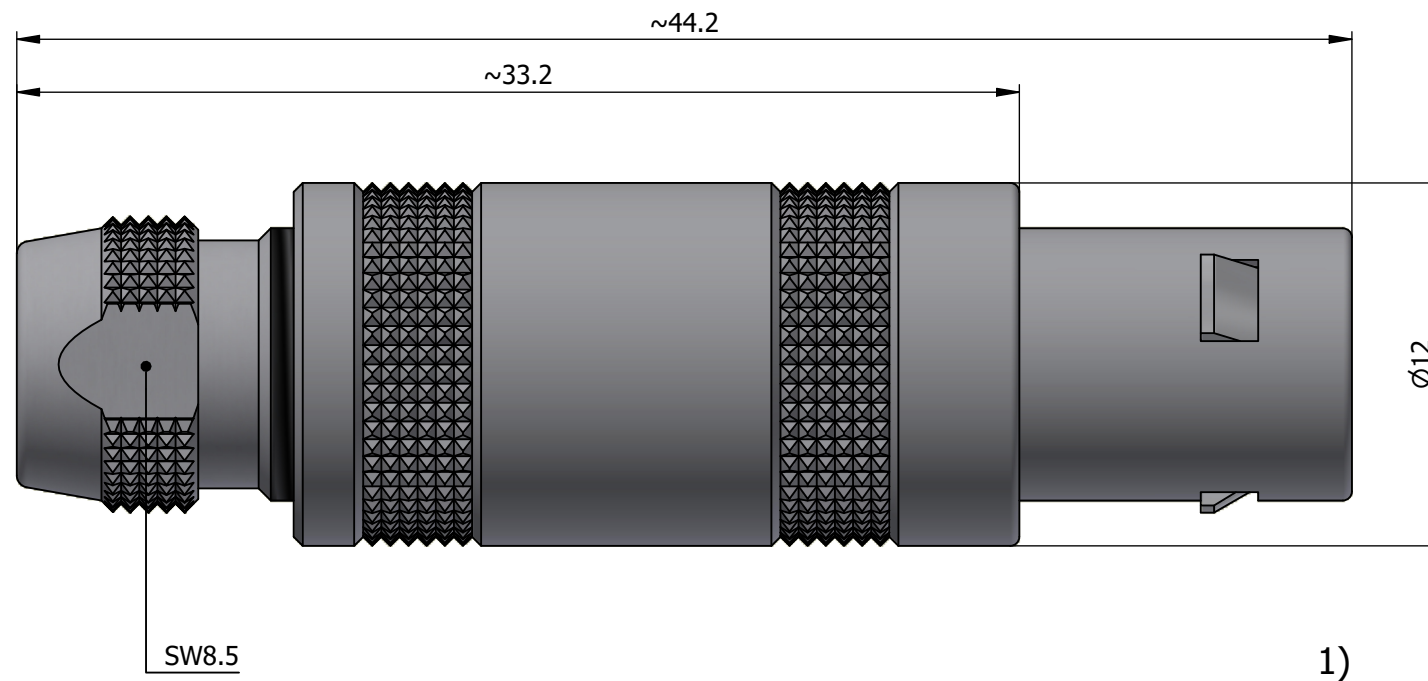

All dimensions are in millimeters (mm)

Alignment Key
Front View

Insert Configuration
Rear View

Note:

1) This picture is generic and for illustrative purposes only, and may show different keying, materials, colour, finish, and contact configuration. Minor shape or feature variations to actual item may be present.

All additional information are documented on the datasheet (See below link or QR Code)
www.lemo.com/pdf/FFA.1S.304.CLAL62.pdf

| | | | | | | | | |
|-------|--------|----------------|---------|-----------|---------|-------------|---------|---------|
| Model | Series | Insert Config. | Housing | Insulator | Contact | Collet Type | Cable Ø | Variant |
| FFA | 1S | 304 | CLAL | 62 | | | | |