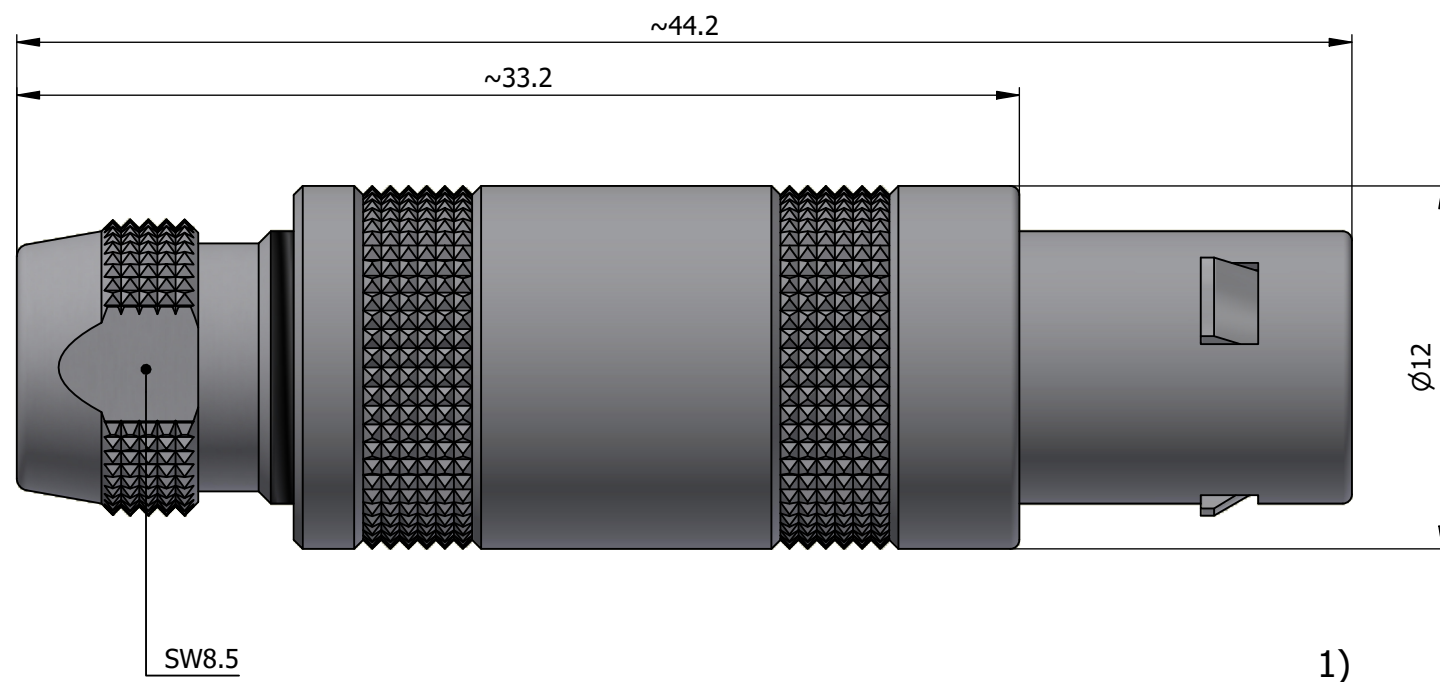

All dimensions are in millimeters (mm)

Alignment Key
Front View

Insert Configuration
Rear View

Note:

1) This picture is generic and for illustrative purposes only, and may show different keying, materials, colour, finish, and contact configuration. Minor shape or feature variations to actual item may be present.

All additional information are documented on the datasheet (See below link or QR Code)
www.lemo.com/pdf/FFA.1S.304.CYCC52.pdf

Model	Series	Insert Config.	Housing	Insulator	Contact	Collet Type	Cable Ø	Variant
FFA	1S	304						CYCC52