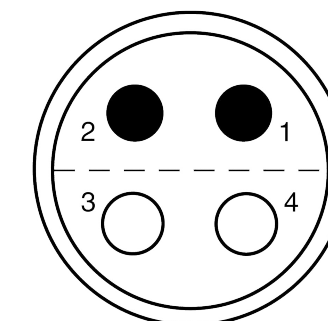

All dimensions are in millimeters (mm)

Alignment Key
Front View

Insert Configuration
Rear View

Note:

1) This picture is generic and for illustrative purposes only, and may show different keying, materials, colour, finish, and contact configuration. Minor shape or feature variations to actual item may be present.

All additional information are documented on the datasheet (See below link or QR Code)
www.lemo.com/pdf/FFA.1S.304.CYCC52.pdf

Model	Series	Insert Config.	Housing	Insulator	Contact	Collet Type	Cable Ø	Variant
FFA	1S	304						CYCC52