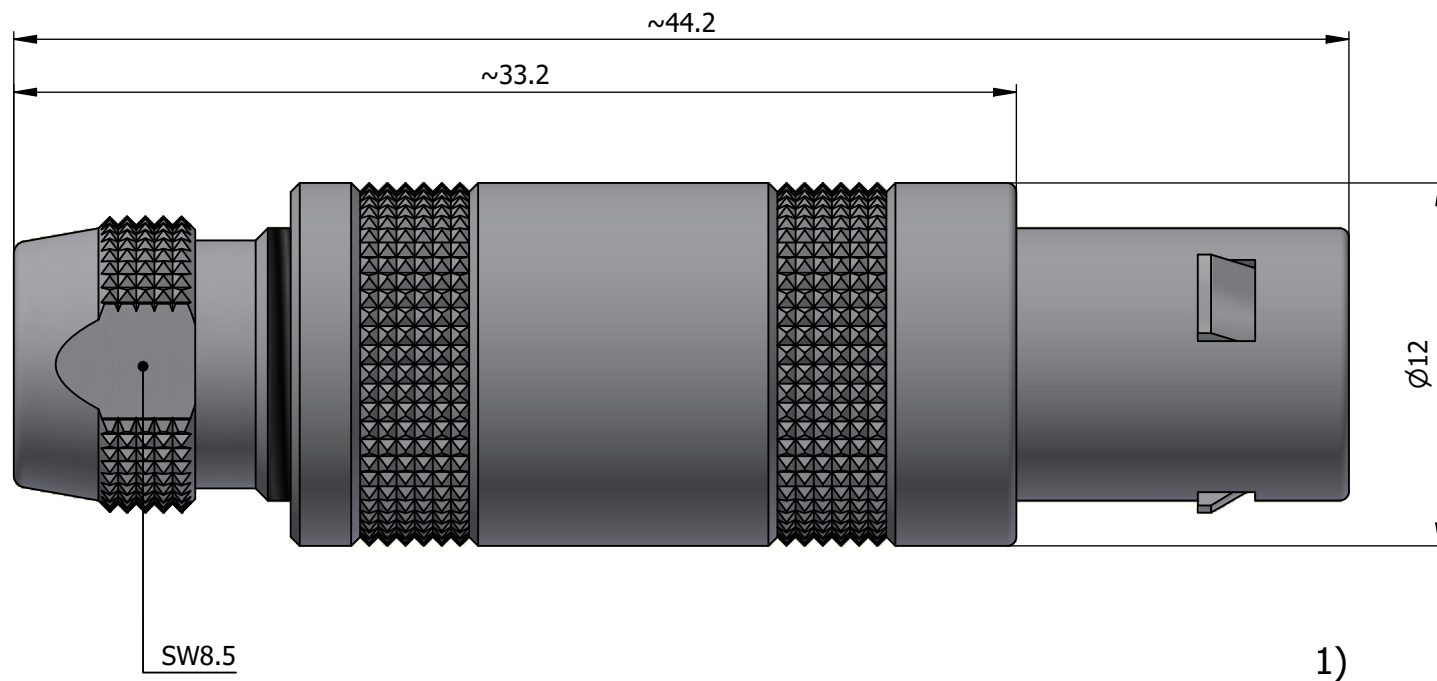

All dimensions are in millimeters (mm)

Alignment Key
Front View

Insert Configuration
Rear View

Note:

1) This picture is generic and for illustrative purposes only, and may show different keying, materials, colour, finish, and contact configuration. Minor shape or feature variations to actual item may be present.

All additional information are documented on the datasheet (See below link or QR Code)
www.lemo.com/pdf/FFA.1S.305.CLAC32.pdf

Model	Series	Insert Config.	Housing	Insulator	Contact	Collet Type	Cable Ø	Variant
FFA	1S	305						CLAC32