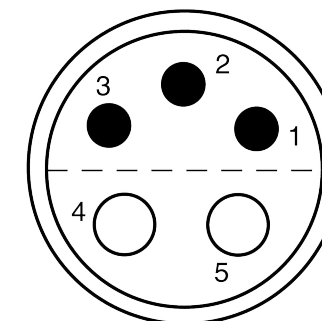

All dimensions are in millimeters (mm)

Alignment Key
Front View

Insert Configuration
Rear View

Note:

1) This picture is generic and for illustrative purposes only, and may show different keying, materials, colour, finish, and contact configuration. Minor shape or feature variations to actual item may be present.

All additional information are documented on the datasheet (See below link or QR Code)
www.lemo.com/pdf/FFA.1S.305.CLAC32.pdf

Model	Series	Insert Config.	Housing	Insulator	Contact	Collet Type	Cable Ø	Variant
FFA	1S	305						CLAC32