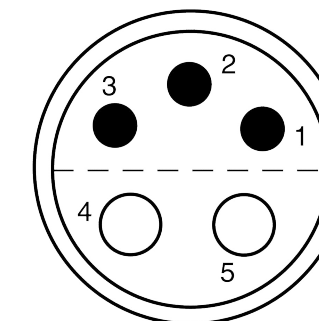

All dimensions are in millimeters (mm)

Alignment Key
Front View

Insert Configuration
Rear View

Note:

1) This picture is generic and for illustrative purposes only, and may show different keying, materials, colour, finish, and contact configuration. Minor shape or feature variations to actual item may be present.

All additional information are documented on the datasheet (See below link or QR Code)
www.lemo.com/pdf/FFA.1S.305.CLAL62.pdf

Model	Series	Insert Config.	Housing	Insulator	Contact	Collet Type	Cable Ø	Variant
FFA	1S	305	CL	AL	62			