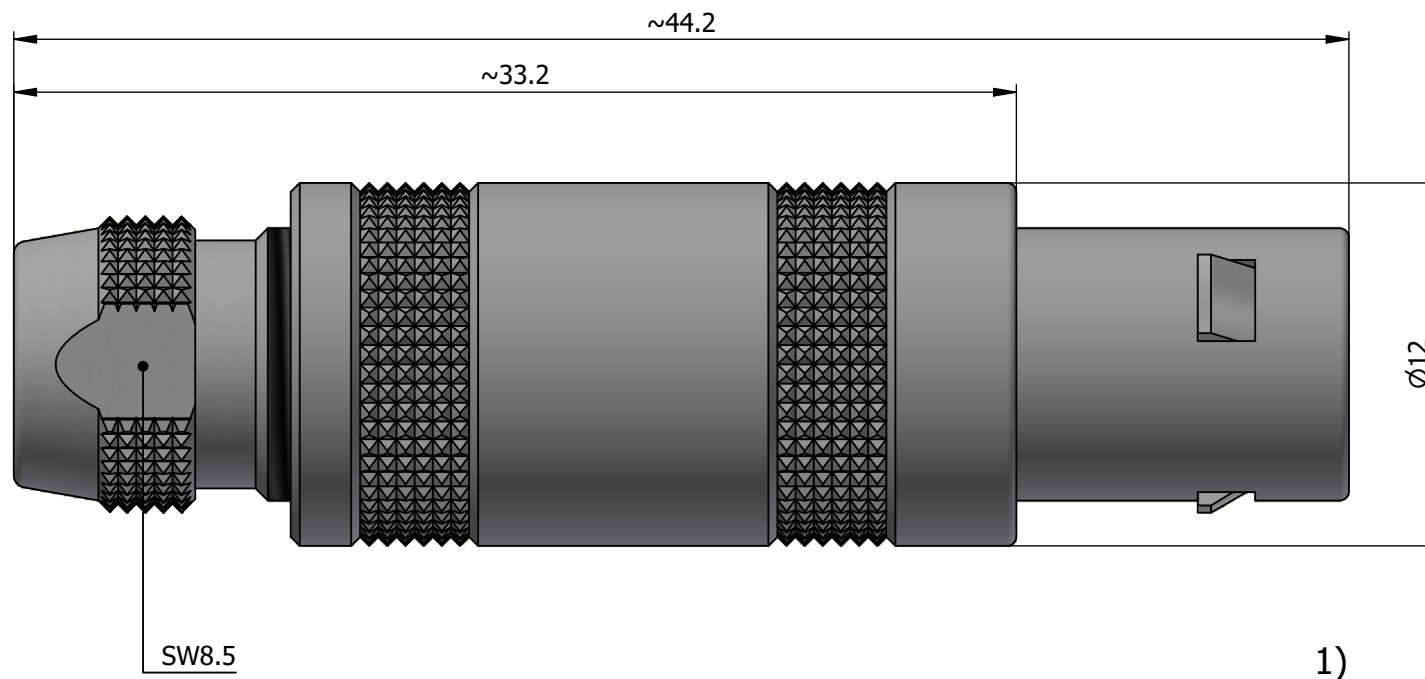

All dimensions are in millimeters (mm)

Alignment Key
Front View

Insert Configuration
Rear View

Note:

1) This picture is generic and for illustrative purposes only, and may show different keying, materials, colour, finish, and contact configuration. Minor shape or feature variations to actual item may be present.

All additional information are documented on the datasheet (See below link or QR Code)
www.lemo.com/pdf/FFA.1S.305.CLAL62.pdf

Model	Series	Insert Config.	Housing	Insulator	Contact	Collet Type	Cable Ø	Variant
FFA	1S	305	CL	AL	62			