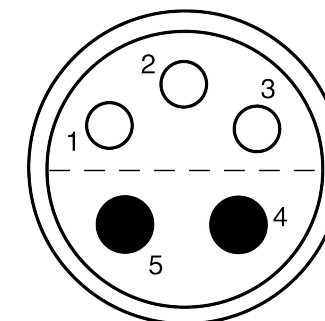

All dimensions are in millimeters (mm)

Alignment Key
Front View

Insert Configuration
Rear View

Note:

1) This picture is generic and for illustrative purposes only, and may show different keying, materials, colour, finish, and contact configuration. Minor shape or feature variations to actual item may be present.

All additional information are documented on the datasheet (See below link or QR Code)
www.lemo.com/pdf/FFA.1S.305.CLLC32.pdf

Model	Series	Insert Config.	Housing	Insulator	Contact	Collet Type	Cable Ø	Variant
FFA	1S	305	CLLC	32				

<p>Datasheet</p>	<p>Straight plug, cable collet</p> <p>Series 1S</p>		<p>Drawn</p> <p>02.04.2024</p> <p>MARI / MARI</p>
	<p>LEMO SA Chemin des Champs-Courbes 28 1024 Ecublens - SWITZERLAND</p>		<p>Checked</p> <p>02.04.2024</p> <p>OBAR</p>
	<p>Tel. (+41 21) 695 16 00 email : info@lemo.com www.lemo.com</p>		<p>Modified</p> <p>00</p> <p>02.04.2024 / MARI</p>
	<p>CD</p>		<p>DO NOT SCALE DRAWING</p>
<p>FFA.1S.305.CLLC32</p>			