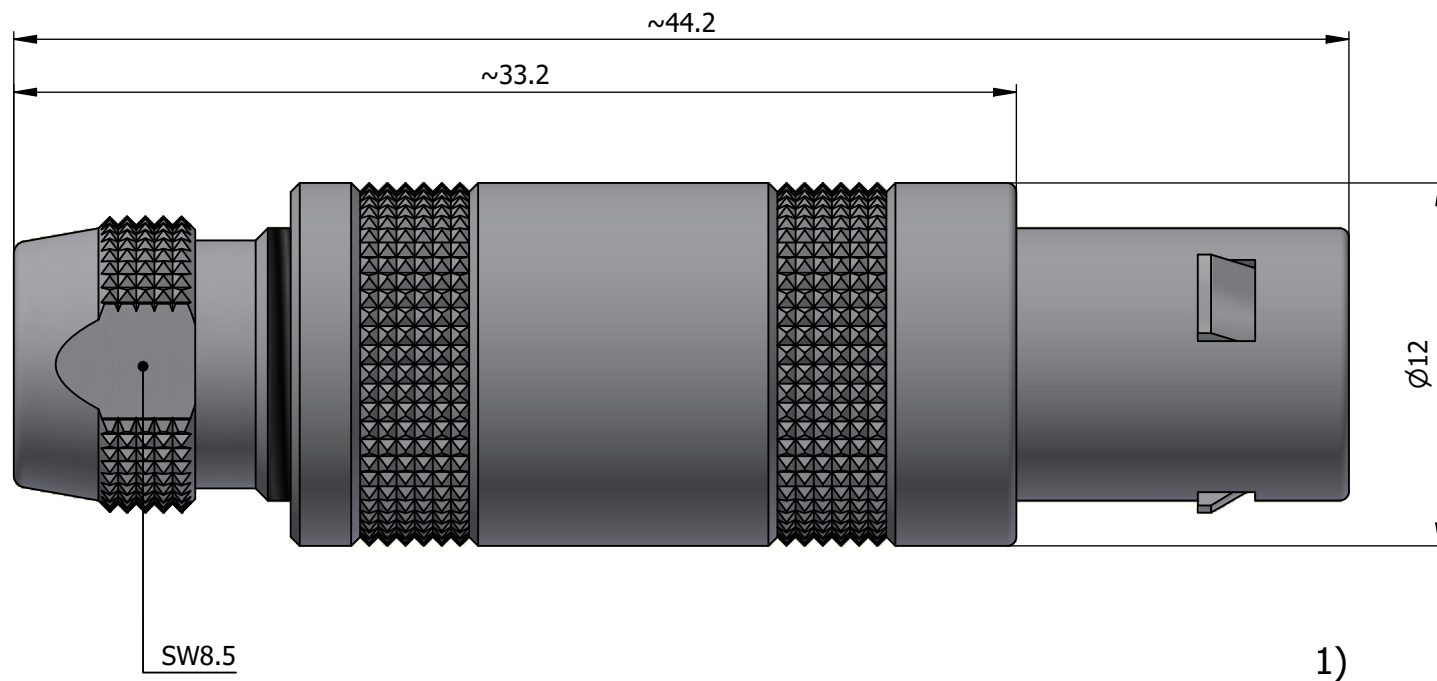

All dimensions are in millimeters (mm)

Alignment Key
Front View

Insert Configuration
Rear View

Note:

1) This picture is generic and for illustrative purposes only, and may show different keying, materials, colour, finish, and contact configuration. Minor shape or feature variations to actual item may be present.

All additional information are documented on the datasheet (See below link or QR Code)
www.lemo.com/pdf/FFA.1S.305.CLLC32.pdf

Model	Series	Insert Config.	Housing	Insulator	Contact	Collet Type	Cable Ø	Variant
FFA	1S	305	CLLC	32				

<p>Datasheet</p>	<p>Straight plug, cable collet</p> <p>Series 1S</p>		<p>Drawn</p> <p>02.04.2024</p> <p>MARI / MARI</p>
	<p>LEMO SA Chemin des Champs-Courbes 28 1024 Ecublens - SWITZERLAND</p>		<p>Checked</p> <p>02.04.2024</p> <p>OBAR</p>
	<p>Tel. (+41 21) 695 16 00 email : info@lemo.com www.lemo.com</p>		<p>Modified</p> <p>00</p> <p>02.04.2024 / MARI</p>
	<p>CD</p>		<p>DO NOT SCALE DRAWING</p>
<p>FFA.1S.305.CLLC32</p>			