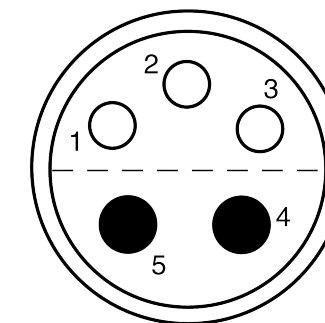

All dimensions are in millimeters (mm)

Alignment Key
Front View

Insert Configuration
Rear View

Note:

1) This picture is generic and for illustrative purposes only, and may show different keying, materials, colour, finish, and contact configuration. Minor shape or feature variations to actual item may be present.

All additional information are documented on the datasheet (See below link or QR Code)
www.lemo.com/pdf/FFA.1S.305.CLLC57.pdf

Model	Series	Insert Config.	Housing	Insulator	Contact	Collet Type	Cable Ø	Variant
FFA	1S	305	CLLC	57				