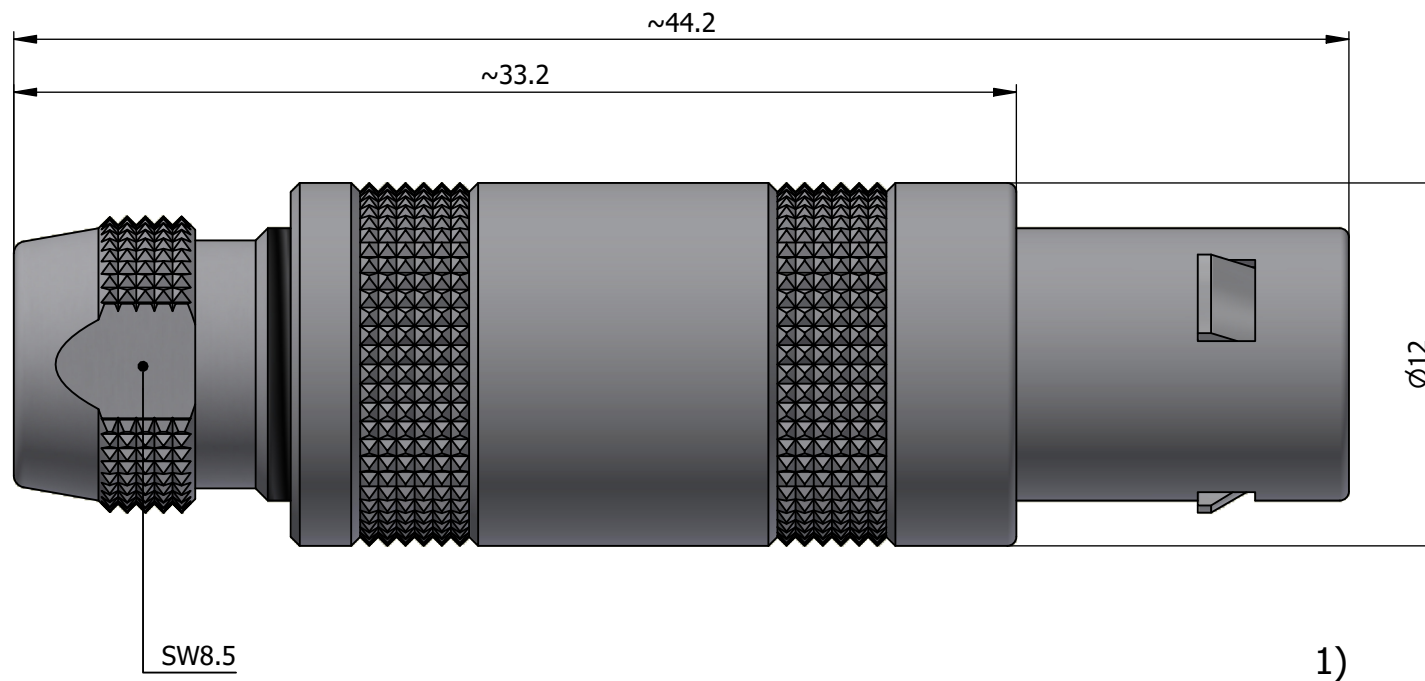

All dimensions are in millimeters (mm)

Alignment Key
Front View

Insert Configuration
Rear View

Note:

1) This picture is generic and for illustrative purposes only, and may show different keying, materials, colour, finish, and contact configuration. Minor shape or feature variations to actual item may be present.

All additional information are documented on the datasheet (See below link or QR Code)
www.lemo.com/pdf/FFA.1S.305.CLLC57.pdf

Model	Series	Insert Config.	Housing	Insulator	Contact	Collet Type	Cable Ø	Variant
FFA	1S	305	CLLC	57				