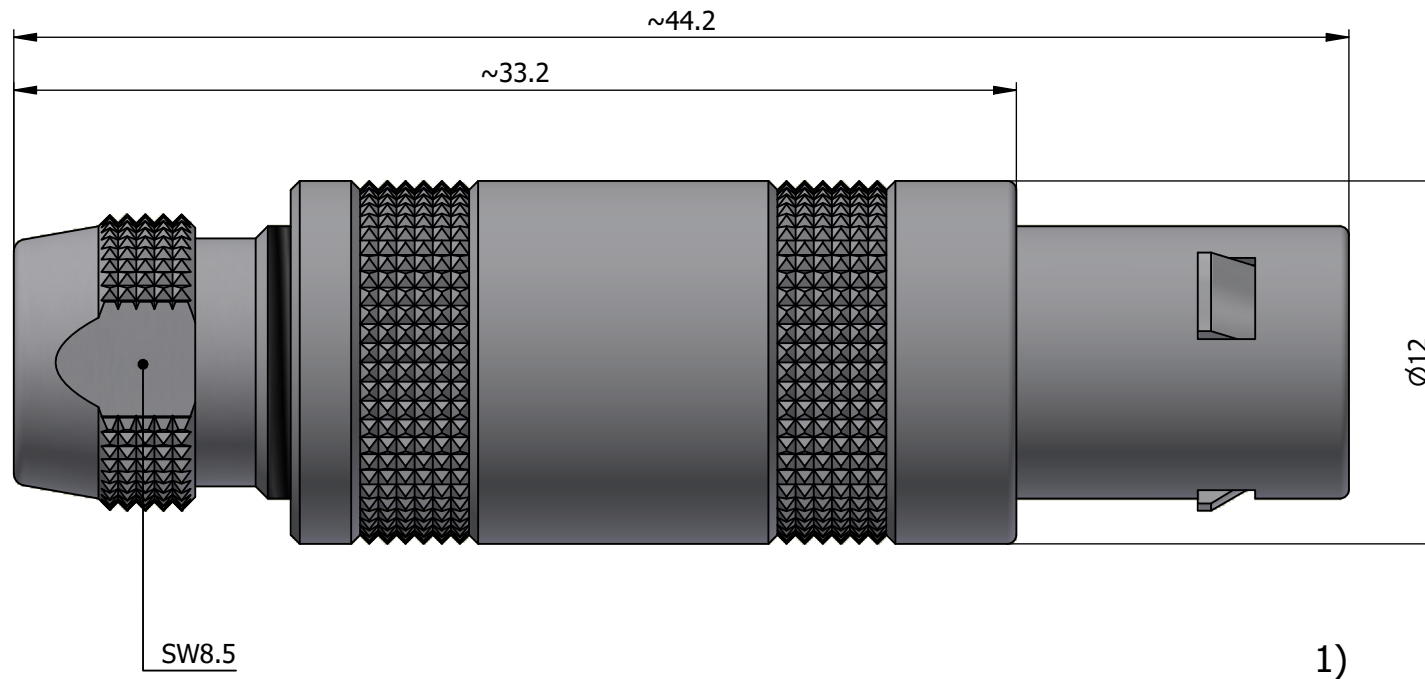

All dimensions are in millimeters (mm)

Alignment Key
Front View

Insert Configuration
Rear View

Note:

1) This picture is generic and for illustrative purposes only, and may show different keying, materials, colour, finish, and contact configuration. Minor shape or feature variations to actual item may be present.

All additional information are documented on the datasheet (See below link or QR Code)
www.lemo.com/pdf/FFA.1S.305.CLLC62.pdf

Model	Series	Insert Config.	Housing	Insulator	Contact	Collet Type	Cable Ø	Variant
FFA	1S	305	CLLC	62				