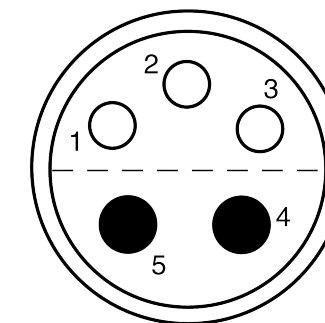

All dimensions are in millimeters (mm)

Alignment Key
Front View

Insert Configuration
Rear View

Note:

1) This picture is generic and for illustrative purposes only, and may show different keying, materials, colour, finish, and contact configuration. Minor shape or feature variations to actual item may be present.

All additional information are documented on the datasheet (See below link or QR Code)
www.lemo.com/pdf/FFA.1S.305.CLLC62.pdf

Model	Series	Insert Config.	Housing	Insulator	Contact	Collet Type	Cable Ø	Variant
FFA	1S	305	CLLC	62				