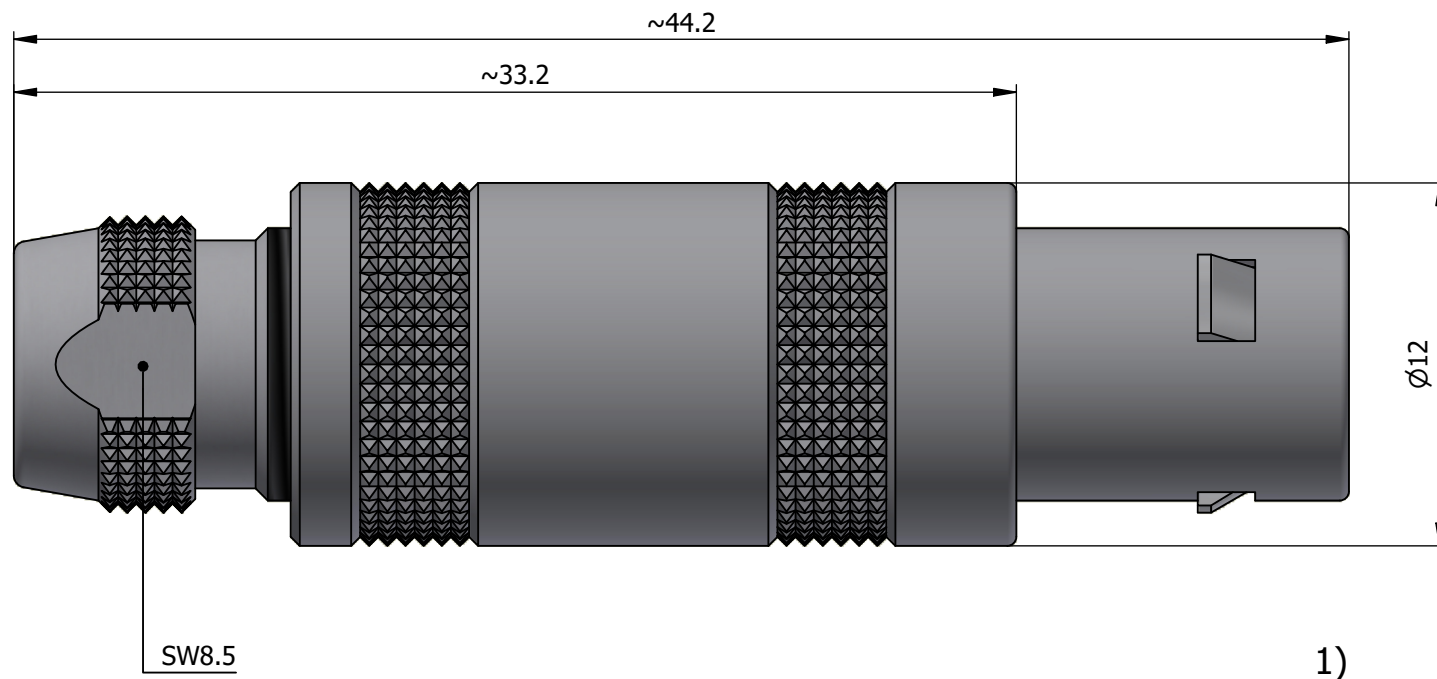

All dimensions are in millimeters (mm)

Alignment Key
Front View

Insert Configuration
Rear View

Note:

1) This picture is generic and for illustrative purposes only, and may show different keying, materials, colour, finish, and contact configuration. Minor shape or feature variations to actual item may be present.

All additional information are documented on the datasheet (See below link or QR Code)
www.lemo.com/pdf/FFA.1S.306.CLAC32.pdf

Model	Series	Insert Config.	Housing	Insulator	Contact	Collet Type	Cable Ø	Variant
FFA	1S	306						CLAC32