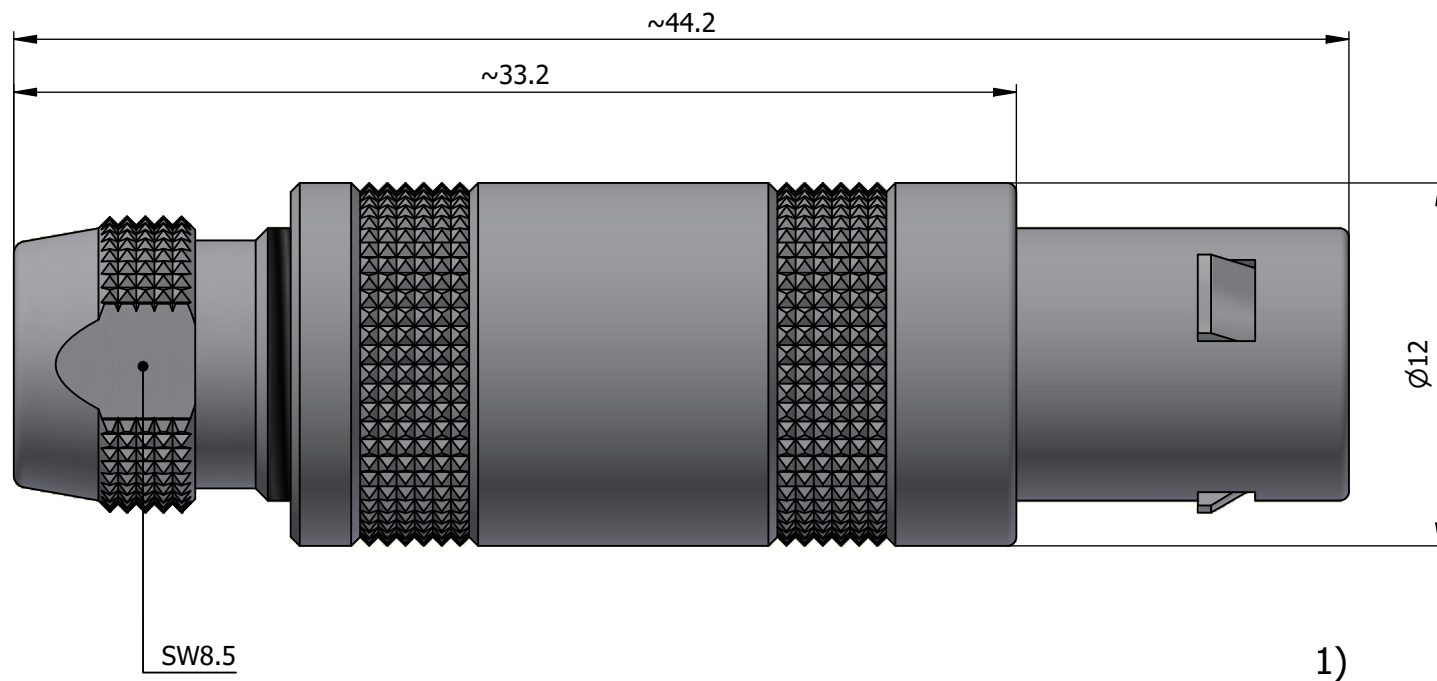

All dimensions are in millimeters (mm)

Alignment Key
Front View

Insert Configuration
Rear View

Note:

1) This picture is generic and for illustrative purposes only, and may show different keying, materials, colour, finish, and contact configuration. Minor shape or feature variations to actual item may be present.

All additional information are documented on the datasheet (See below link or QR Code)
www.lemo.com/pdf/FFA.1S.306.CLAC37.pdf

Model	Series	Insert Config.	Housing	Insulator	Contact	Collet Type	Cable Ø	Variant
FFA	1S	306						CLAC37