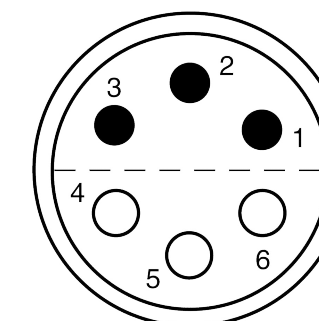

All dimensions are in millimeters (mm)

Alignment Key
Front View

Insert Configuration
Rear View

Note:

1) This picture is generic and for illustrative purposes only, and may show different keying, materials, colour, finish, and contact configuration. Minor shape or feature variations to actual item may be present.

All additional information are documented on the datasheet (See below link or QR Code)
www.lemo.com/pdf/FFA.1S.306.CLAC47.pdf

Model	Series	Insert Config.	Housing	Insulator	Contact	Collet Type	Cable Ø	Variant
FFA	1S	306						CLAC47