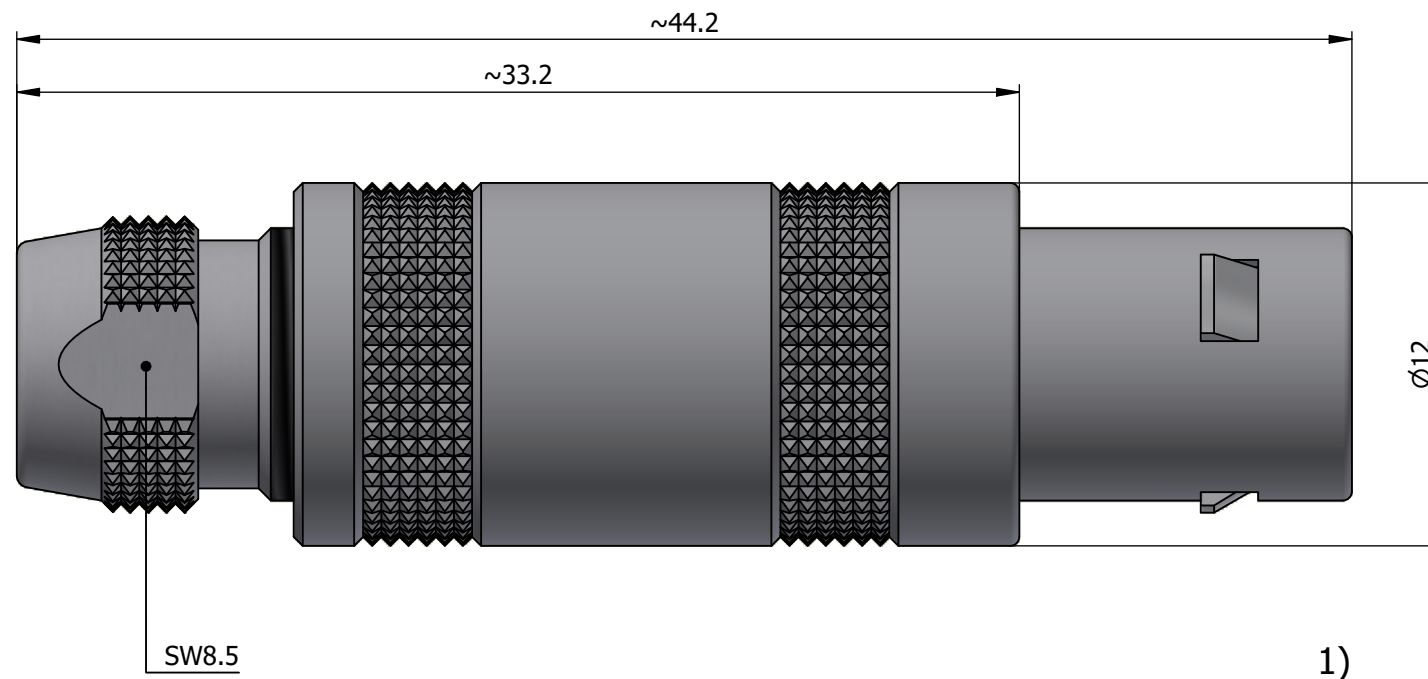

All dimensions are in millimeters (mm)

Alignment Key
Front View

Insert Configuration
Rear View

Note:

1) This picture is generic and for illustrative purposes only, and may show different keying, materials, colour, finish, and contact configuration. Minor shape or feature variations to actual item may be present.

All additional information are documented on the datasheet (See below link or QR Code)
www.lemo.com/pdf/FFA.1S.306.CLAC47.pdf

Model	Series	Insert Config.	Housing	Insulator	Contact	Collet Type	Cable Ø	Variant
FFA	1S	306						CLAC47